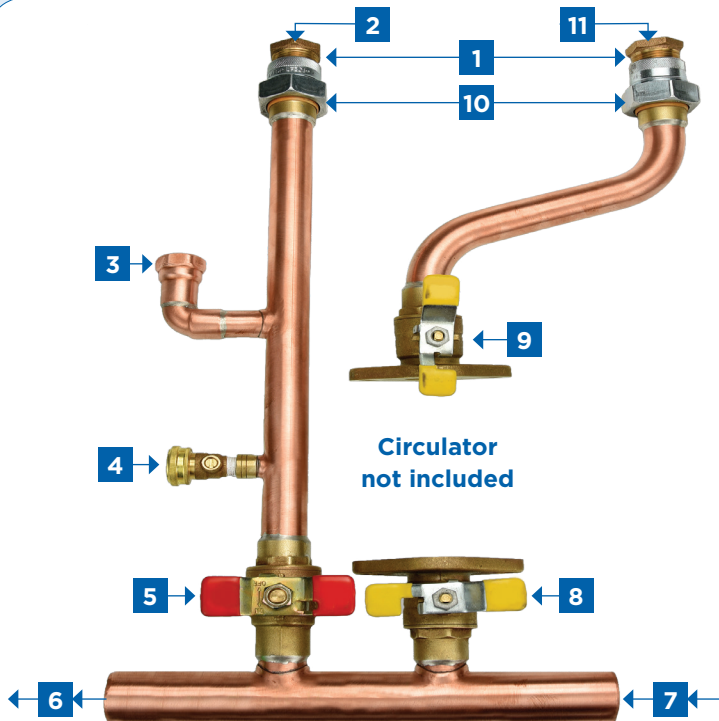

Easy Installation

A few connections while ensuring proper flow through the boiler

Eliminates Piping Errors

Helps ensure correct piping strategy by incorporating the primary/secondary piping requirements

Provides a Professional Appearance

Neat joints, top quality components, color-coded valves, precise and true installation

Simple System Servicing

Manifold shut off valves provide quick isolation of the boiler and circulator from system piping

Combi Easy-Up Manifold

- | | |
|--------------------------------------------------------------------------------|------------------------------|
| 1. 3/4" x 1" Bushings (80 & 120 models) | <u>Tankless Water Valves</u> |
| 2. Boiler Supply | 10. Relief Valve (included) |
| 3. Drain Valve | 11. Hot Water Valve |
| 4. System Supply | 12. Cold Water Valve |
| 5. System Return | |
| 6. Shut-off Valves | |
| 7. Safety relief valve must be installed here. Relief valve comes with boiler. | |
| 8. Dielectric Unions | |
| 9. Boiler Return | |

Heat Only Easy-Up Manifold

- | | |
|--------------------------------------------------------------------------------|-----------------------|
| 1. 3/4" x 1" Bushings (80 & 120 models) | 10. Dielectric Unions |
| 2. Boiler Supply | 11. Boiler Return |
| 3. Safety relief valve must be installed here. Relief valve comes with boiler. | |
| 4. Drain Valve | |
| 5. Shut-off Valve | |
| 6. System Supply | |
| 7. System Return | |
| 8. Isolation Valve | |
| 9. Isolation Valve | |