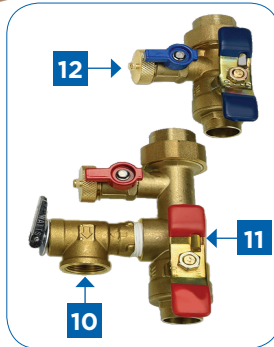

Neat joints, top quality components, color-coded valves, precise and true installation

Simple System Servicing

Manifold shut off valves provide quick isolation of the boiler and circulator from system piping

Combi Easy-Up Manifold

- | | |
|--------------------------------------------------------------------------------|------------------------------|
| 1. 3/4" x 1" Bushings (80 & 120 models) | <u>Tankless Water Valves</u> |
| 2. Boiler Supply | 10. Relief Valve (included) |
| 3. Drain Valve | 11. Hot Water Valve |
| 4. System Supply | 12. Cold Water Valve |
| 5. System Return | |
| 6. Shut-off Valves | |
| 7. Safety relief valve must be installed here. Relief valve comes with boiler. | |
| 8. Dielectric Unions | |
| 9. Boiler Return | |

Heat Only Easy-Up Manifold

- | | |
|--------------------------------------------------------------------------------|-----------------------|
| 1. 3/4" x 1" Bushings (80 & 120 models) | 10. Dielectric Unions |
| 2. Boiler Supply | 11. Boiler Return |
| 3. Safety relief valve must be installed here. Relief valve comes with boiler. | |
| 4. Drain Valve | |
| 5. Shut-off Valve | |
| 6. System Supply | |
| 7. System Return | |
| 8. Isolation Valve | |
| 9. Isolation Valve | |