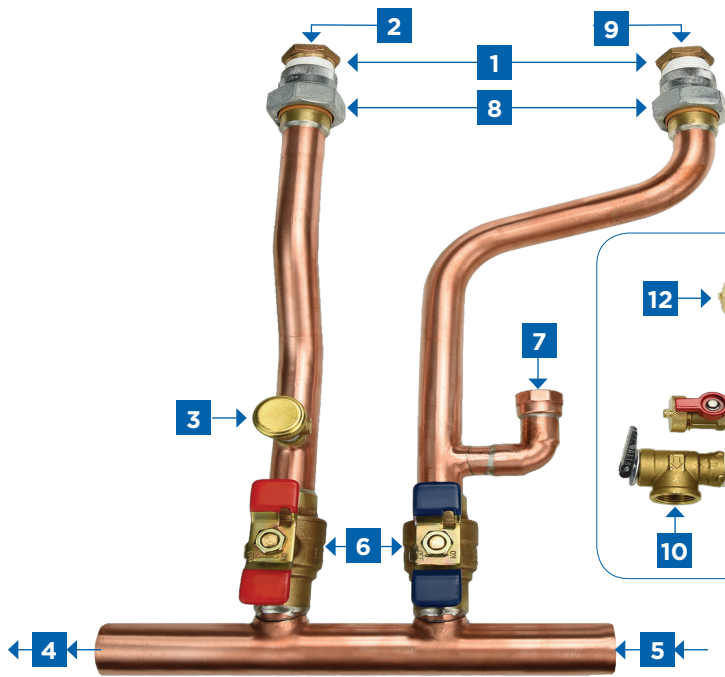

Easy Installation

A few connections while ensuring proper flow through the boiler

Eliminates Piping Errors

Helps ensure correct piping strategy by incorporating the primary/secondary piping requirements

Provides a Professional Appearance

Neat joints, top quality components, color-coded valves, precise and true installation

Simple System Servicing

Manifold shut off valves provide quick isolation of the boiler and circulator from system piping

Combi Easy-Up Manifold

- | | |
|--------------------------------------------------------------------------------|------------------------------|
| 1. 3/4" x 1" Bushings (80 & 120 models) | <u>Tankless Water Valves</u> |
| 2. Boiler Supply | 10. Relief Valve (included) |
| 3. Drain Valve | 11. Hot Water Valve |
| 4. System Supply | 12. Cold Water Valve |
| 5. System Return | |
| 6. Shut-off Valves | |
| 7. Safety relief valve must be installed here. Relief valve comes with boiler. | |
| 8. Dielectric Unions | |
| 9. Boiler Return | |

Heat Only Easy-Up Manifold

- | | |
|--------------------------------------------------------------------------------|-----------------------|
| 1. 3/4" x 1" Bushings (80 & 120 models) | 10. Dielectric Unions |
| 2. Boiler Supply | 11. Boiler Return |
| 3. Safety relief valve must be installed here. Relief valve comes with boiler. | |
| 4. Drain Valve | |
| 5. Shut-off Valve | |
| 6. System Supply | |
| 7. System Return | |
| 8. Isolation Valve | |
| 9. Isolation Valve | |