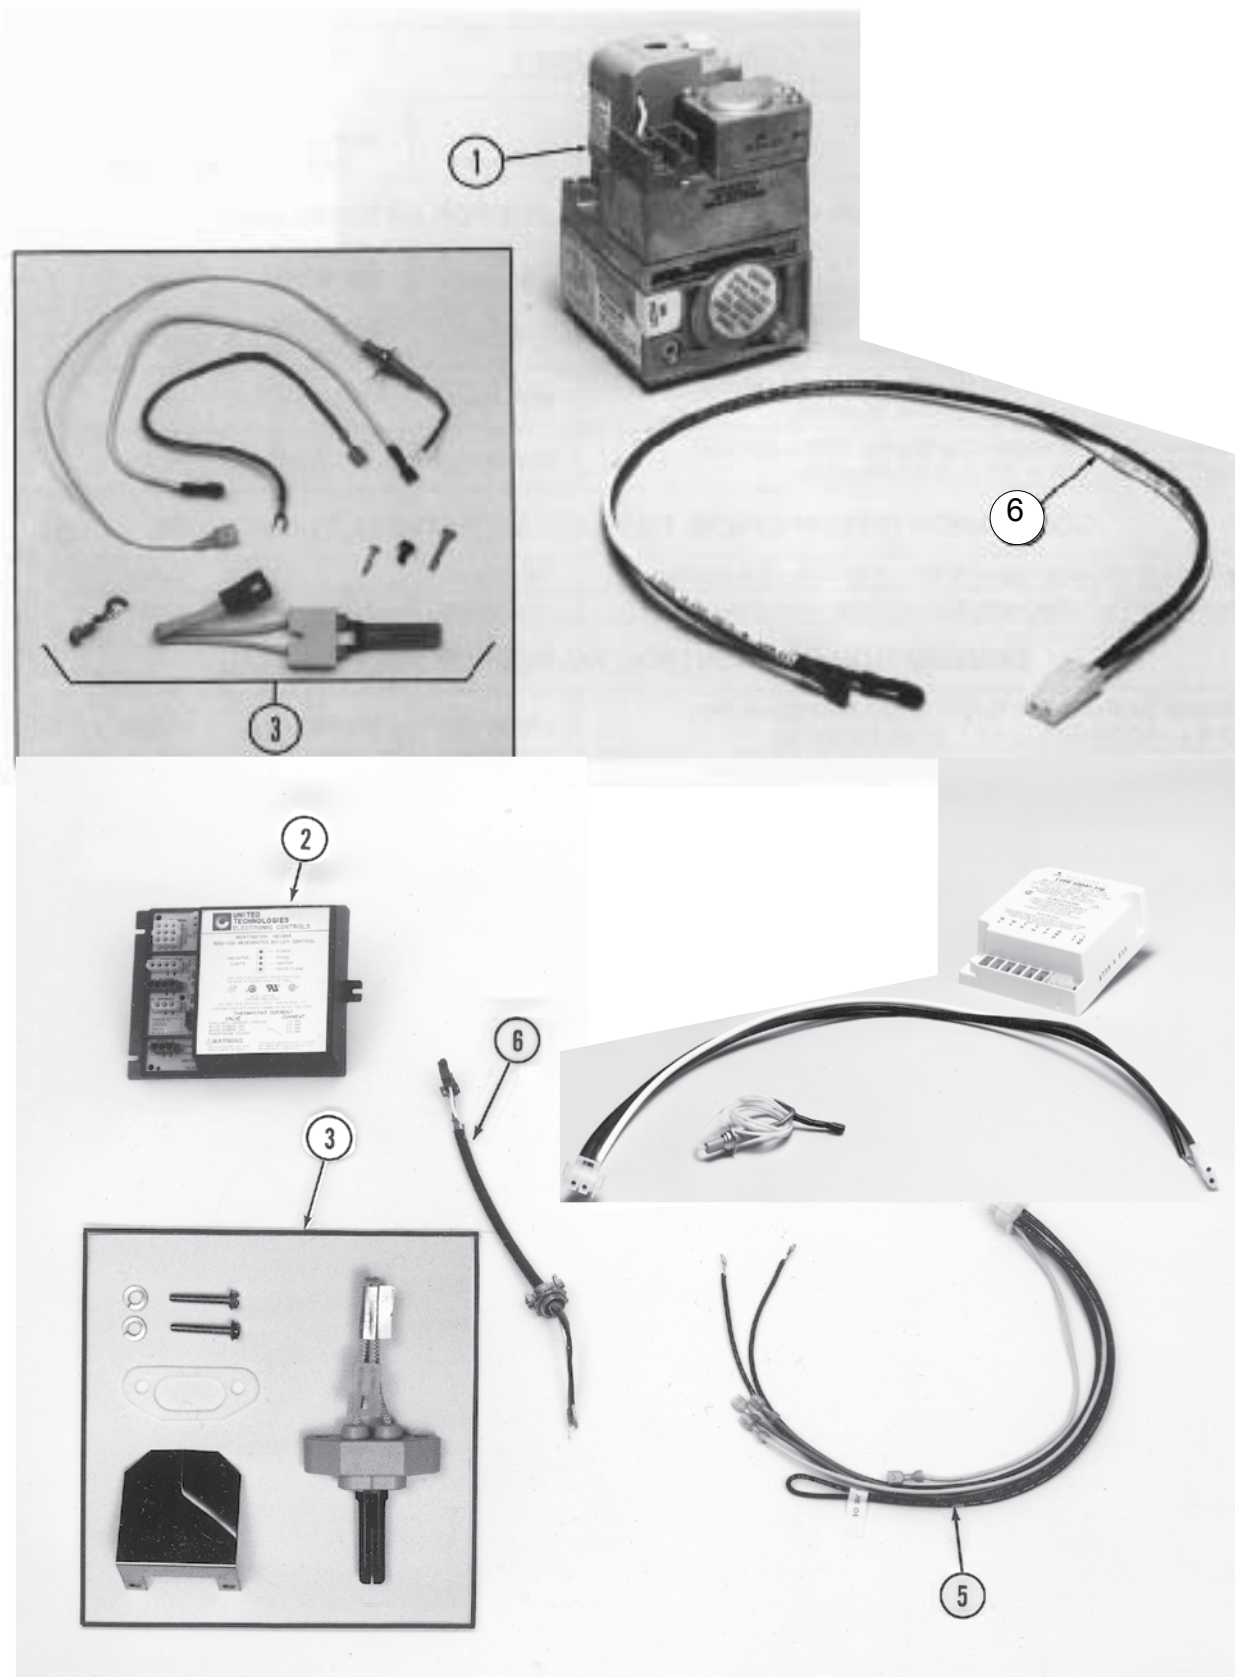

## HE, HEII and VHE Hot Surface Ignition

Fig. No.	Part No.	Description	Mfr.	Mfr.'s Part No.	Model
<b>Combination Gas Valve Control For Natural Gas</b>					
1	510-811-655	Combination Gas Control Valve Kit, Step Opening, 0.9" W.C. Low Fire to 3.5" W.C. High Fire, 1/2" x 1/2" N.P.T. 24 Volt, Natural Gas	White Rodgers	36C74-913	ALL
<b>Combination Gas Valve Control For Propane Gas</b>					
1	510-811-656	Combination Gas Control Valve Kit, Step Opening, 3.0" W.C. Low Fire to 10.0" W.C. High Fire, 1/2" x 1/2" N.P.T. 24 Volt, Propane Gas	White Rodgers	36C74-227	ALL
<b>Gas Control Components For Natural Gas And Propane Gas</b>					
2	510-811-502	Comb. Ignition-Sensing Control Module, 24 Volt, Lock-Out After 3 Ignition Trials.	White Rodgers	50E47-871	HE/ VHE
2	382-200-448	Intergrated Boiler Control Module, 24 Volt, Lock-Out After 3 Ignition Trials	United Technologies	1013-200	HE II
3	382-930-216	Norton 201 to 201N Conversion Kit - Used only with Honeywell & Fenwall Controls - (Igniter, Bracket, Sense Rod)	Caddo Connections Inc.		HE/ VHE
	511-330-182	Sapco Fame Sensor - Comes with Kit # 382-930-216	Sapco		HE/ VHE
	511-330-184	Norton 201N (Igniter only) - with Lead Wires and Connector used with White Rodgers	Caddo Connections Inc.		HE/ VHE
4	511-330-148	Igniter Replacement Kit - (Includes Igniter and Shield used with United Technologies) - HE II Only	Norton	MB478687	HE II
5	511-330-192	Main Fame Sensor, Used with White Rodgers Control # 50E47-871	White Rodgers	760-802-HSI	HE/ VHE
	450-030-655	Igniter Bracket, Boilers with - 201N Igniter (HSI ) Only	Weil-McLain		HE/ VHE
	450-030-653	Igniter Bracket, Boilers with - 271N Igniter	Weil-McLain		HE II
	450-030-642	Igniter Shield, Boilers with HSI Only	Weil-McLain		ALL
6	591-391-819	Wiring Harness - Module to Igniter - Gold Control Module Only	Weil-McLain		HE II
7	591-391-786	Wiring Harness-Module to Controls – Gold Control Module Only	Caddo Connections Inc.		HE II
8	591-391-808	Wiring Harness-Module to Igniter - White Rodgers Module Only	Caddo Connections Inc.		HE/ VHE
9	591-391-788	Wiring Harness – Gold Control Module to Junction Box	Caddo Connections Inc.		HE II
	591-391-784	Wiring Harness – Gold Control Module to Inducer (4-Pin Molex Plug)	Caddo Connections Inc.		