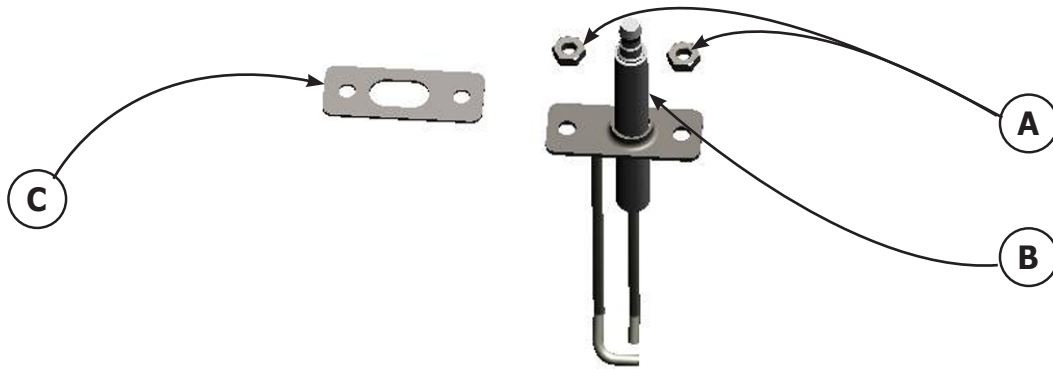

## IGNITER KITS

<b>050/075/100 Igniter Kit # 550002190</b>				
	ITEM	DESCRIPTION	PART #	QTY
Igniter Kit #550002190 includes all items listed	A	8-32, Hex Nut	-	2
	B	Igniter	-	1
	C	Igniter Gasket	-	1
	*	Instructions	240008592	1
<b>150/200/299 Igniter Kit # 550002282</b>				
	ITEM	DESCRIPTION	PART #	QTY
Igniter Kit #550002282 includes all items listed	A	8-32 Hex Nut	-	2
	B	Igniter	-	1
	C	Igniter Gasket	-	1
	*	Instructions	240008592	1
* Not Shown				

### QUICK INDEX - CONTI.

KIT NAME	KIT NO.	APPLIED ON MODELS						INSTRUCTION NO.
		50	75	100	150	200	299	
<b>Gas Valve (Automatic)</b> Replacement Kit	550002329	✓						240008939
	550002285		✓					
	550002286			✓				
	550002287				✓			
	550002288					✓		
	550002811						✓	240010104
<b>Heat Exchanger Surface Temperature Switch</b> Kit	550002554	✓	✓	✓				240009568
	550002555				✓	✓		
	550002820						✓	
<b>Heat Exchanger</b> Replacement Kit	550002271	✓						240008928
	550002272		✓					
	550002273			✓				
	550002274				✓			
	550002275					✓		
	550002808						✓	240010108
<b>High Altitude</b> Kit	550002819	✓	✓	✓	✓		✓	240010113
<b>Igniter</b> Replacement Kit	550002190	✓	✓	✓				240008592
	550002282				✓	✓	✓	
<b>Lower Jacket</b> Replacement Kit	550002322	✓	✓	✓				
	550002323				✓	✓		
	550002806						✓	
<b>LP Gas Conversion</b> Kit	550002303	✓						240008957
	550002304		✓					
	550002305			✓				
	550002306				✓			
	550002307					✓		
	550002799						✓	
<b>Multi Boiler Sensor</b> Kit	550002186	✓	✓	✓	✓	✓	✓	240008959
<b>Upper Jacket</b> Replacement Kit	550002320	✓	✓	✓				N/A
	550002321				✓	✓		
	550002805						✓	
<b>User Interface</b> Replacement Kit	550002299	✓	✓	✓	✓	✓	✓	240009314
<b>Wire Harness</b> Replacement Kit	550002300	✓	✓	✓				240008953
	550002315				✓	✓		
	550002815						✓	