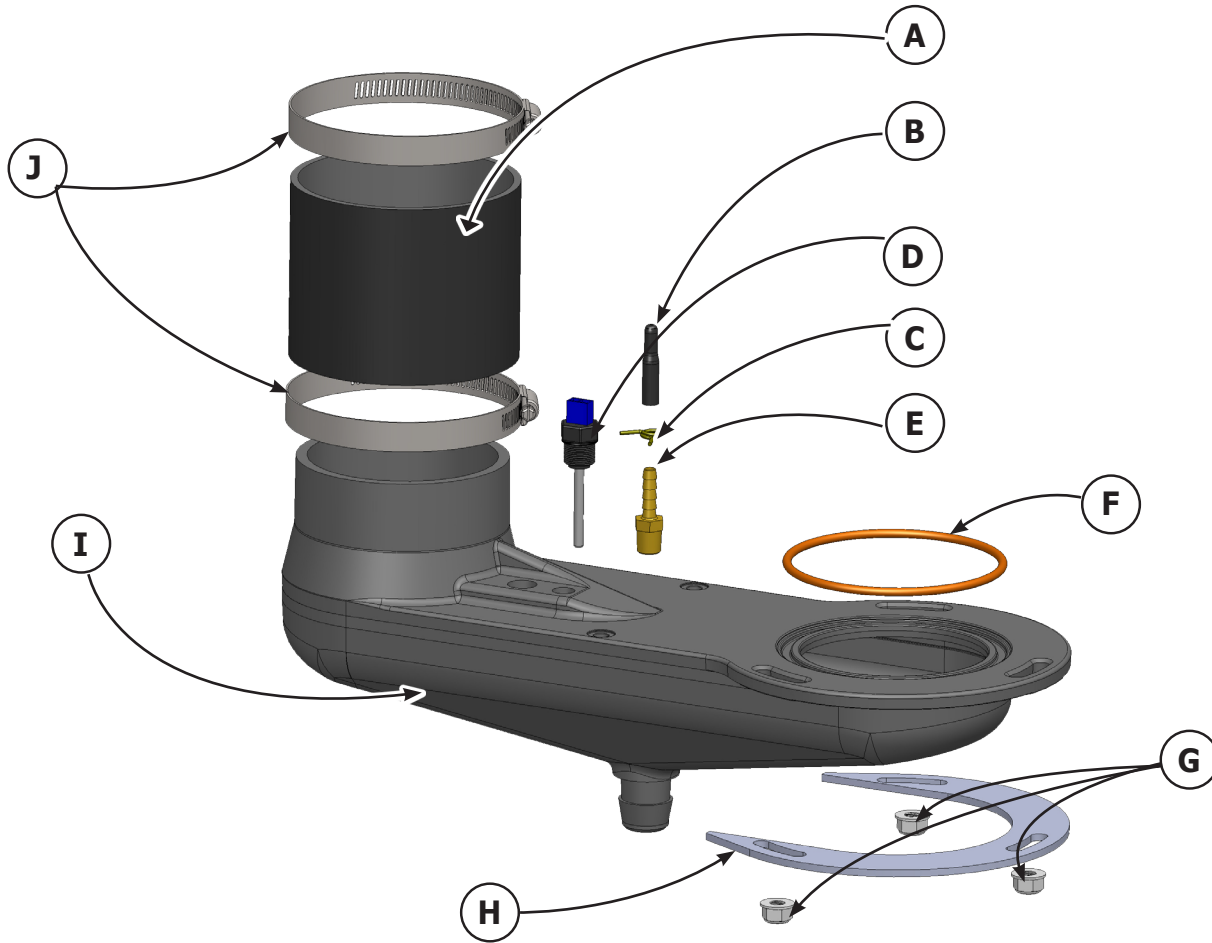

## CONDENSATE COLLECTOR KIT 050/075/100

<b>050/075/100 Condensate Collector Kit # 550002294</b>				
	ITEM	DESCRIPTION	PART #	QTY
Condensate Collector Kit #550002294 includes all items listed	A	Flexible Coupling	-	1
	B	Cap black vinyl 3/16"	1230006	1
	C	Clamp, Spring Tension	1110001	1
	D	Hose Barb	1230010	1
	E	O-Ring for Condensate Collector	240008261	1
	F	1/4-20 Hex Flange Nut	-	4
	G	Flue Collector Bracket	109008777	1
	H	Condensate Collector Plastic	-	1
	I	Sensor, Vent Temperature	240008227	1
	J	Hose Clamp	-	2
	*	Instructions	240008946	1

## CONDENSATE COLLECTOR KIT 150/200

<b>150/200 Condensate Collector Kit # 550002295</b>				
	ITEM	DESCRIPTION	PART #	QTY
Condensate Collector Kit #550002295 includes all items listed	A	Flexible Coupling	-	1
	B	Cap black vinyl 3/16"	1230006	1
	C	Clamp, Spring Tension	1110001	1
	D	Sensor, Vent Temperature	240008227	1
	E	Hose Barb	1230010	1
	F	O-Ring for Condensate Collector	240008699	1
	G	1/4-20 Hex Flange Nut	-	3
	H	Flue Collector Bracket	109008776	1
	I	Condensate Collector Plastic	-	1
	J	Hose Clamp	-	2
	*	Instructions	240008946	1
* Not Shown				

Replacement Parts		
	DESCRIPTION	PART #
	Sensor, Return Water (050/075/100)	240008226
	Sensor, Return Water (150/200/299)	240008703
	Sensor, Flue	240008227
	Clamp, 1-1/8" Spring Tension for Condensate Trap	240008406
	Ball Valve 1/2" Female NPT x 5/8", FLR (Gas Shutoff valve) (050/075/100/150/200/299)	240008297
	Ball Valve 3/4" Female (Gas Shutoff valve) (299)	14657001
	***Safety Relief Valve (30 PSI) Conbraco 10-407-05	VR-001.01
	Air Vent, Watts FV-4M1, 1/4 NPT	240008458
	Wall Bracket Sizes 050/075/100	109008079
	Wall Bracket Sizes 150/200/299	109008347
	Cap Black Vinyl 3/16"	1230006
	Clamp, Spring Tension for Black Vinyl Cap	1110001