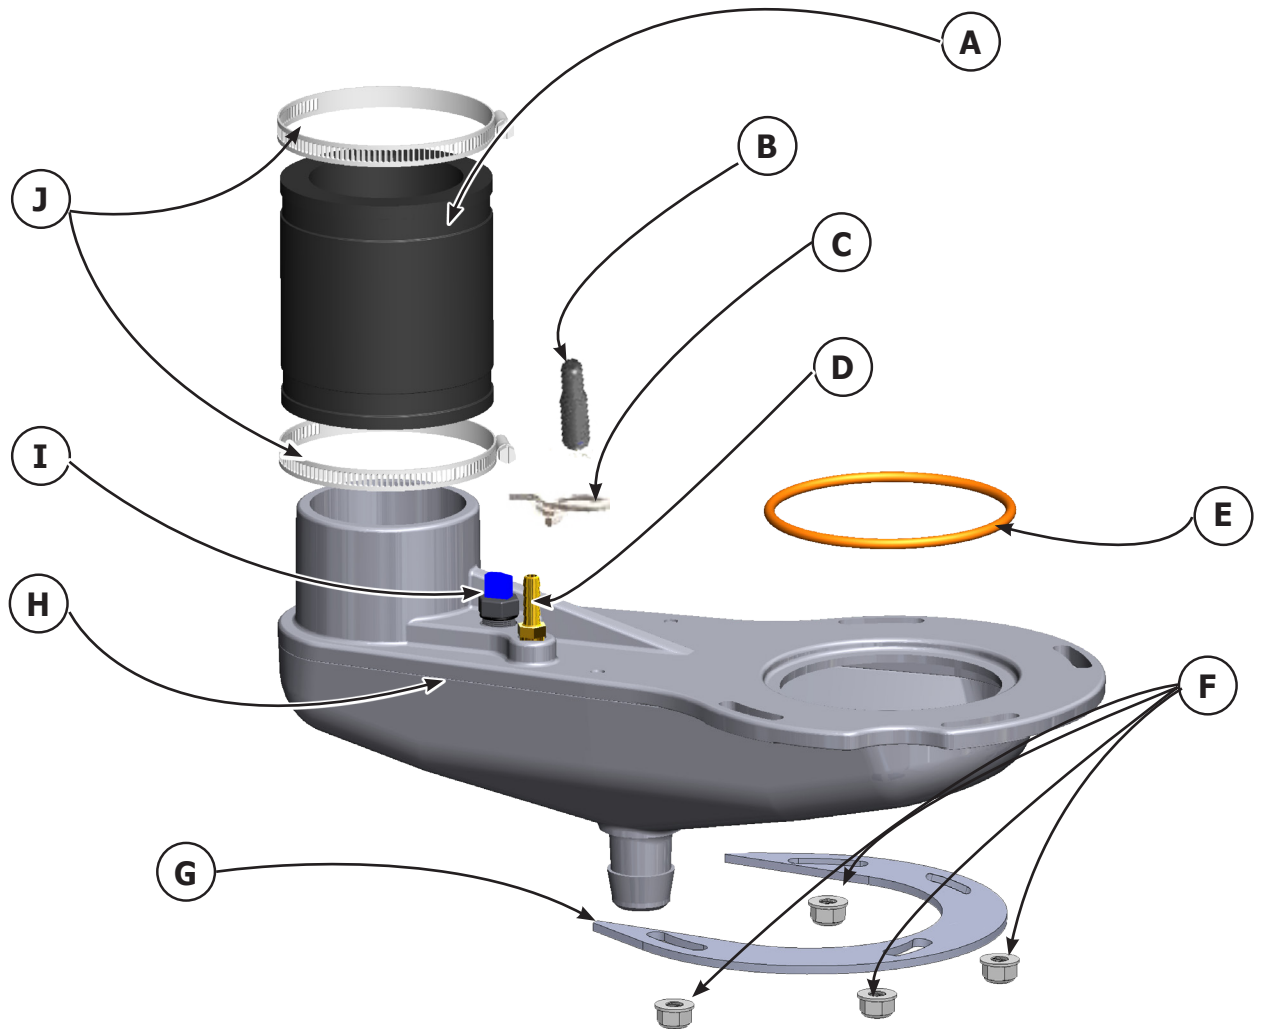

## CONDENSATE COLLECTOR KIT 050/075/100

<b>050/075/100 Condensate Collector Kit # 550002294</b>				
	ITEM	DESCRIPTION	PART #	QTY
Condensate Collector Kit #550002294 includes all items listed	A	Flexible Coupling	-	1
	B	Cap black vinyl 3/16"	1230006	1
	C	Clamp, Spring Tension	1110001	1
	D	Hose Barb	1230010	1
	E	O-Ring for Condensate Collector	240008261	1
	F	1/4-20 Hex Flange Nut	-	4
	G	Flue Collector Bracket	109008777	1
	H	Condensate Collector Plastic	-	1
	I	Sensor, Vent Temperature	240008227	1
	J	Hose Clamp	-	2
	*	Instructions	240008946	1

## CONDENSATE COLLECTOR KIT 150/200

<b>150/200 Condensate Collector Kit # 550002295</b>				
	ITEM	DESCRIPTION	PART #	QTY
Condensate Collector Kit #550002295 includes all items listed	A	Flexible Coupling	-	1
	B	Cap black vinyl 3/16"	1230006	1
	C	Clamp, Spring Tension	1110001	1
	D	Sensor, Vent Temperature	240008227	1
	E	Hose Barb	1230010	1
	F	O-Ring for Condensate Collector	240008699	1
	G	1/4-20 Hex Flange Nut	-	3
	H	Flue Collector Bracket	109008776	1
	I	Condensate Collector Plastic	-	1
	J	Hose Clamp	-	2
	*	Instructions	240008946	1
* Not Shown				

## MISC. REPLACEMENT PARTS

Replacement Parts		
	DESCRIPTION	PART #
	Igniter Cable 050/075/100/150/200	240008844
	Ignitor Cable 299	240009888
	Sight Glass	240008235
	Pump, Grundfos UP15-42F (050/075/100)	240008246
	Pump, Grundfos UP26-99 (150/200)	240008701
	* Pump, Grundfos UPS26-150 FC (299)	240010188
	*Pump, Taco 1/2 HP, (299)	240009836
	*Pump, B & G 1/2 HP, (299)	240009971
	Boiler Drain Valve	240009323
	LWCO, Hydrolevel Safeguard 1100 MINI, 24 VAC	240008250
	LWCO, Taco 1100 (299)	240009838
	High Temperature Supply Switch	240008290