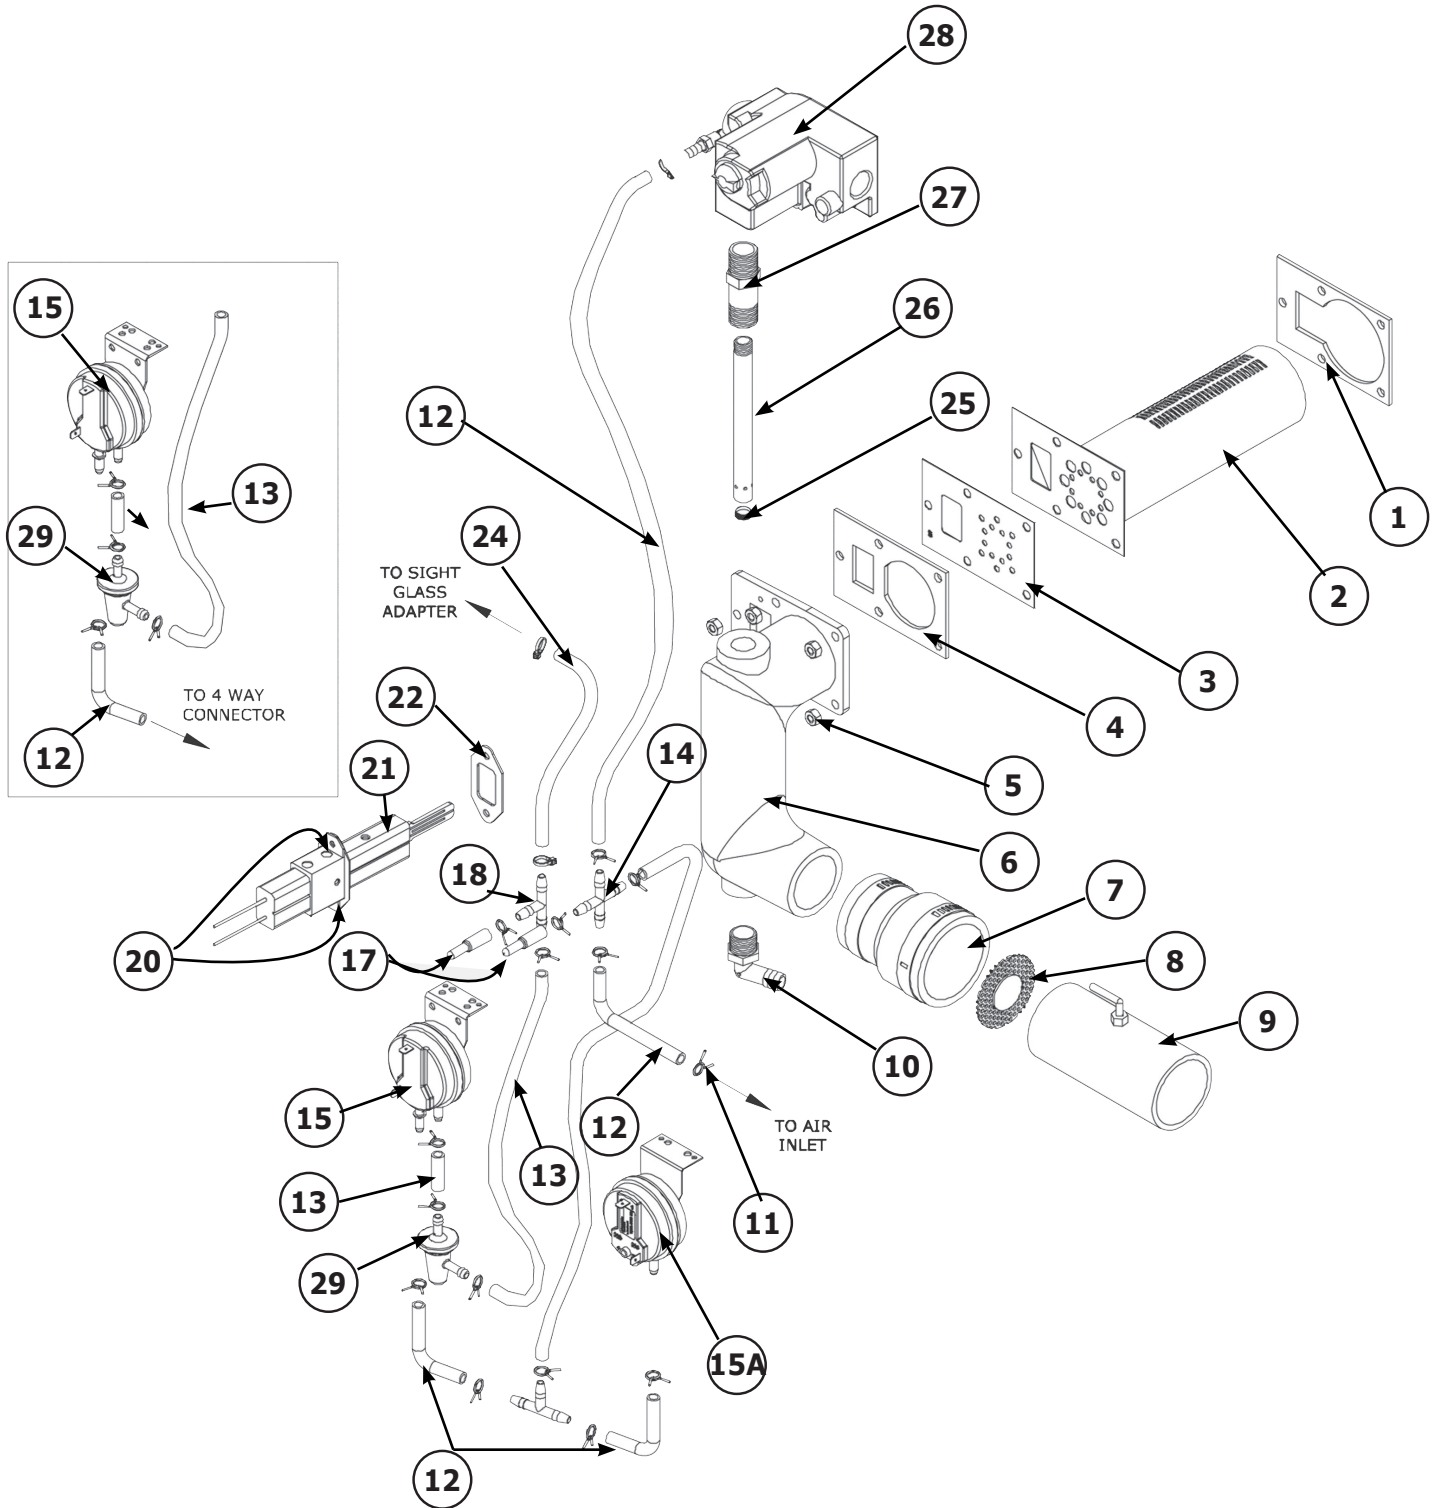

# REPAIR PARTS

## Mixer and Air Pressure Switch Assembly

KEY #	DESCRIPTION	QUANTITY	ITEM NUMBER
1	BURNER GASKET	1	14631023
2	BURNER KIT, 90-50/75/100 NAT/LP, 0'-10,000' (Contains: 1, 2, 4, )	1	550002632
3	RESTRICTOR PLATE 90-50	1	109006405
	RESTRICTOR PLATE 90-75 NATURAL GAS	1	109006406
	RESTRICTOR PLATE 90-75 PROPANE	1	109009107
	RESTRICTOR PLATE 90-100	1	109009105

\* - Includes item numbers 20, 21 & 22. \*\* - Includes item number 25