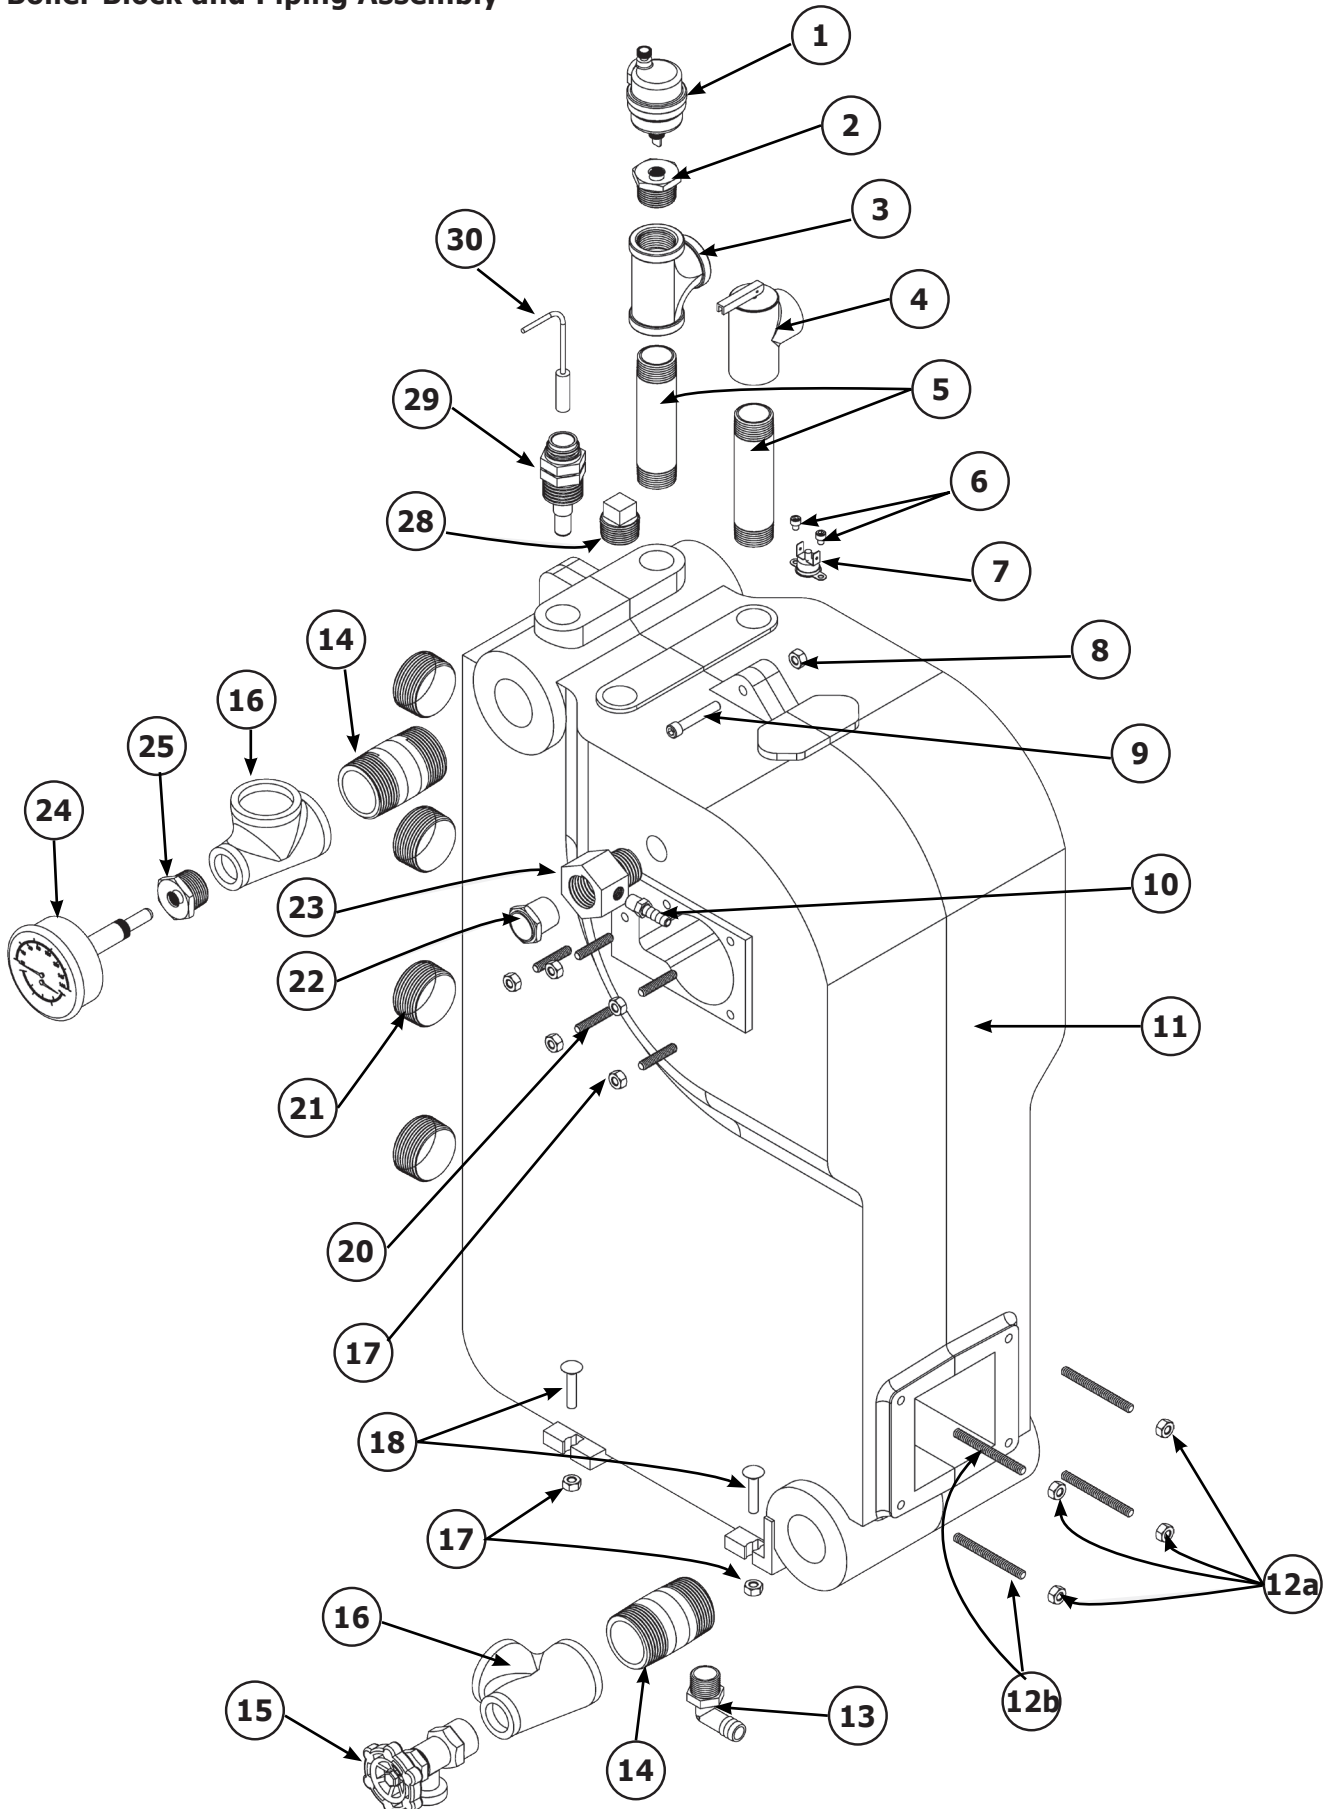

Boiler Block and Piping Assembly

REPAIR PARTS

Boiler Block and Piping Assembly

	KEY #	ITEM NUMBER	DESCRIPTION	QTY	
550002627 INCLUDES ITEMS LISTED HERE	11	550002627	KIT BLOCK REPLACEMENT	1	
	5	14607202	NPL,3/4X4½,BI,STD	2	
	6	14695802	SCR,8-32 X 3/16,RH,ALH,CAP	2	
	7	14631000	SWITCH CASTING TEMP Q90 36T26-42930 300	1	
	10	14631005	FITTING, 125HBL-4-2 ¹ / ₈ " X 1/4" BR.B+	1	
	12a	14695810	NUT, ¼-20,HWS	4	
	12b	240009021	STUD, THREADED, ¼-20 X 2-¼	4	
	13	240009285	ELB,TBE, ½"NPT X 5/8" ID,HB, 62044	1	
	14	14607044	NPL,1-1/4X2-1/2,BI,STD	2	
	16	1510001	TEE,RDCR,1-1/4" X 3/4" X 1-1/4"	2	
	17	14695810	NUT, 1/4-20, HWS	13	
	18	14695040	BOLT, 1/4-20 X 1-1/4", CARRIAGE	4	
	20	14695805	STUD, THREADED, 1/4-20 X 1 1/4"	5	
	22	14619002	OBSERVATION GLASS, 3/4"	1	
	23	14631004	ADAPTER, SIGHT GLASS	1	
	**	240009284	EXHAUST SPACER BUSHING 1/4X3/8X7/8 LONG	4	
	**	240009583	GASKET, EXHAUST SPACER	4	
	**	1250010	GASKET IGNITER	1	
	**	14631023	GASKET BURNER	1	
	**	14631025	GASKET MIXER	1	
	**	14695809	SCREW, 10-32 X 3/8"	2	
	--- * NOTE: #8, 9, 21, AND 28 INSTALLED IN HEAT EXCHANGER ---				
		8*	14695810	NUT, 1/4-20,HWS	5
		9*	14695801	SCR, 1/4-20 X 1-1/2",RH,ALH,CAP	5
		21*	1395002	1-1/4 HEX SOCKET PLUG	8
		28*	1395001	3/4" SQ HD PLUG	1
		1	1580006	VENT AIR PURGE Q SERIES	1
		2	14693001	BSHG, 3/4" X 1/8",BLK	1
	3	14693076	TEE,BLK, 3/4"	1	
	4	14622011	VLV,SAFETY,RLF,30PSI,3/4,10-408-05	1	
	15	240009323	VLV,DRN,3/4,	1	
	24	1260006SP	GAUGE,TEMP/PRESS,2" SHANK	1	
	25	1060002	BUSHING, 3/4" x 1/4" BLK	1	
	29	240009283	WELL, SHORT, 1½" INSRT, HL, 48-205	1	
	30	240007708	SENSOR, HIGH LIMIT, 48"	1	
	**	240008013	SENSOR MOUNTING CLIP, HW 32002656	1	

** Not Shown