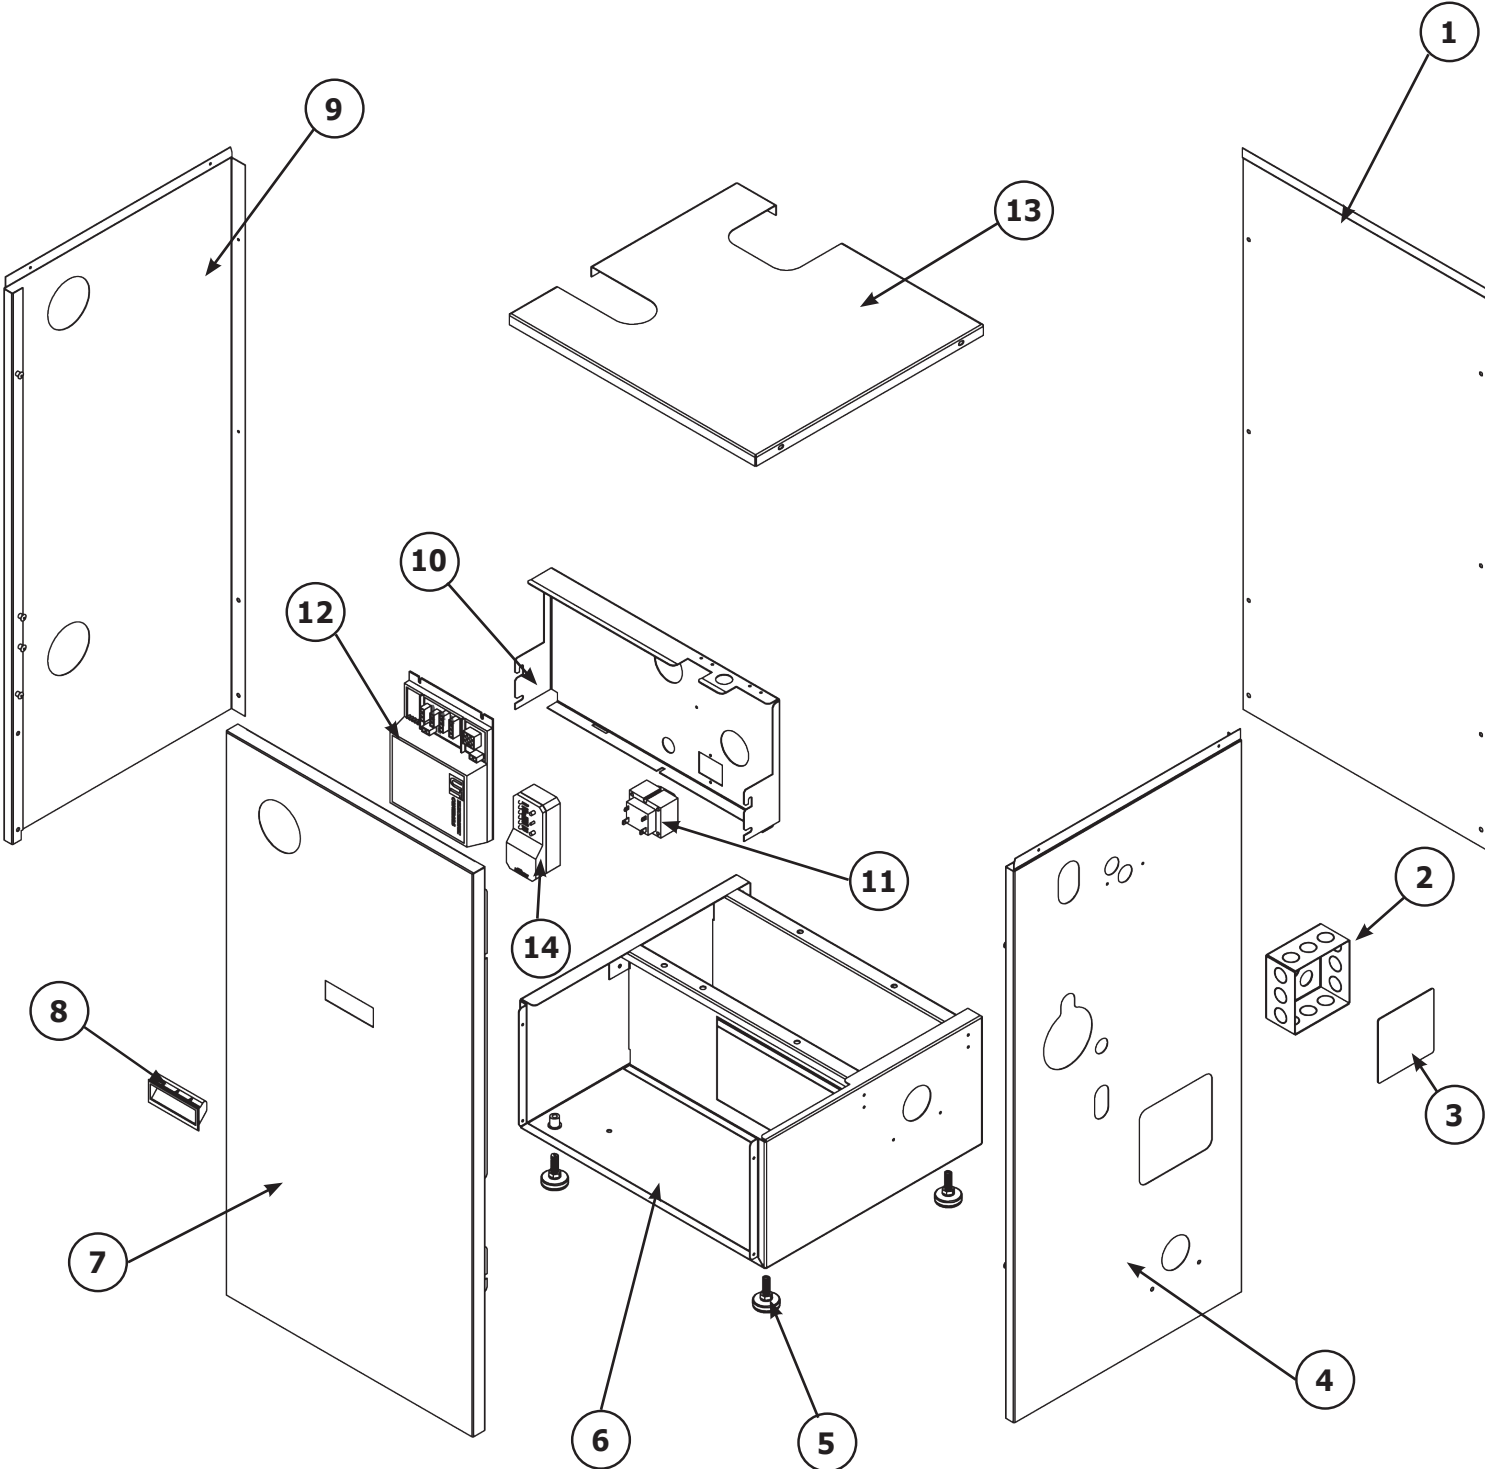

Jacket and Base Assembly

REPAIR PARTS

Jacket And Base Assembly

KEY #	DESCRIPTION	QUANTITY	ITEM NUMBER
1	BACK PANEL	1	109008720CT
2	RACO 232 4x4x2½ BOX	1	14631316
3	COVER PLATE BLANK 4" SQUARE	1	212000009
4	RIGHT PANEL	1	109008718CT
5	CO-2366 GLIDE	4	14631091
6	REPLACEMENT BASE ASSEMBLY (Includes item 5)	1	550002650
7	FRONT PANEL	1	109008717CT
8	DOOR PULL	1	28673
9	LEFT PANEL	1	109008719CT
10	CONTROL PANEL	1	109009096
11	120VAC/24VAC 40VA TRANSFORMER	1	240005330
12	UT CONTROL	1	14662803
13	TOP PANEL	1	109008732CT
14	HYDROLEVEL CONTROL	1	240010103
‡	TACO CIRCULATING PUMP	1	CI-001.03
‡	GRUNDFOS CIRCULATING PUMP	1	C1-006.01
‡	CIRCULATING PUMP HARNESS	1	240009427
‡	JACKET COMPLETE (Includes 1, 4, 8, 9, 13)	- - - -	550003025
‡	3" CONCENTRIC VENT KIT	1	29571
‡	2" CONCENTRIC VENT KIT	1	29570

‡ - Not Shown