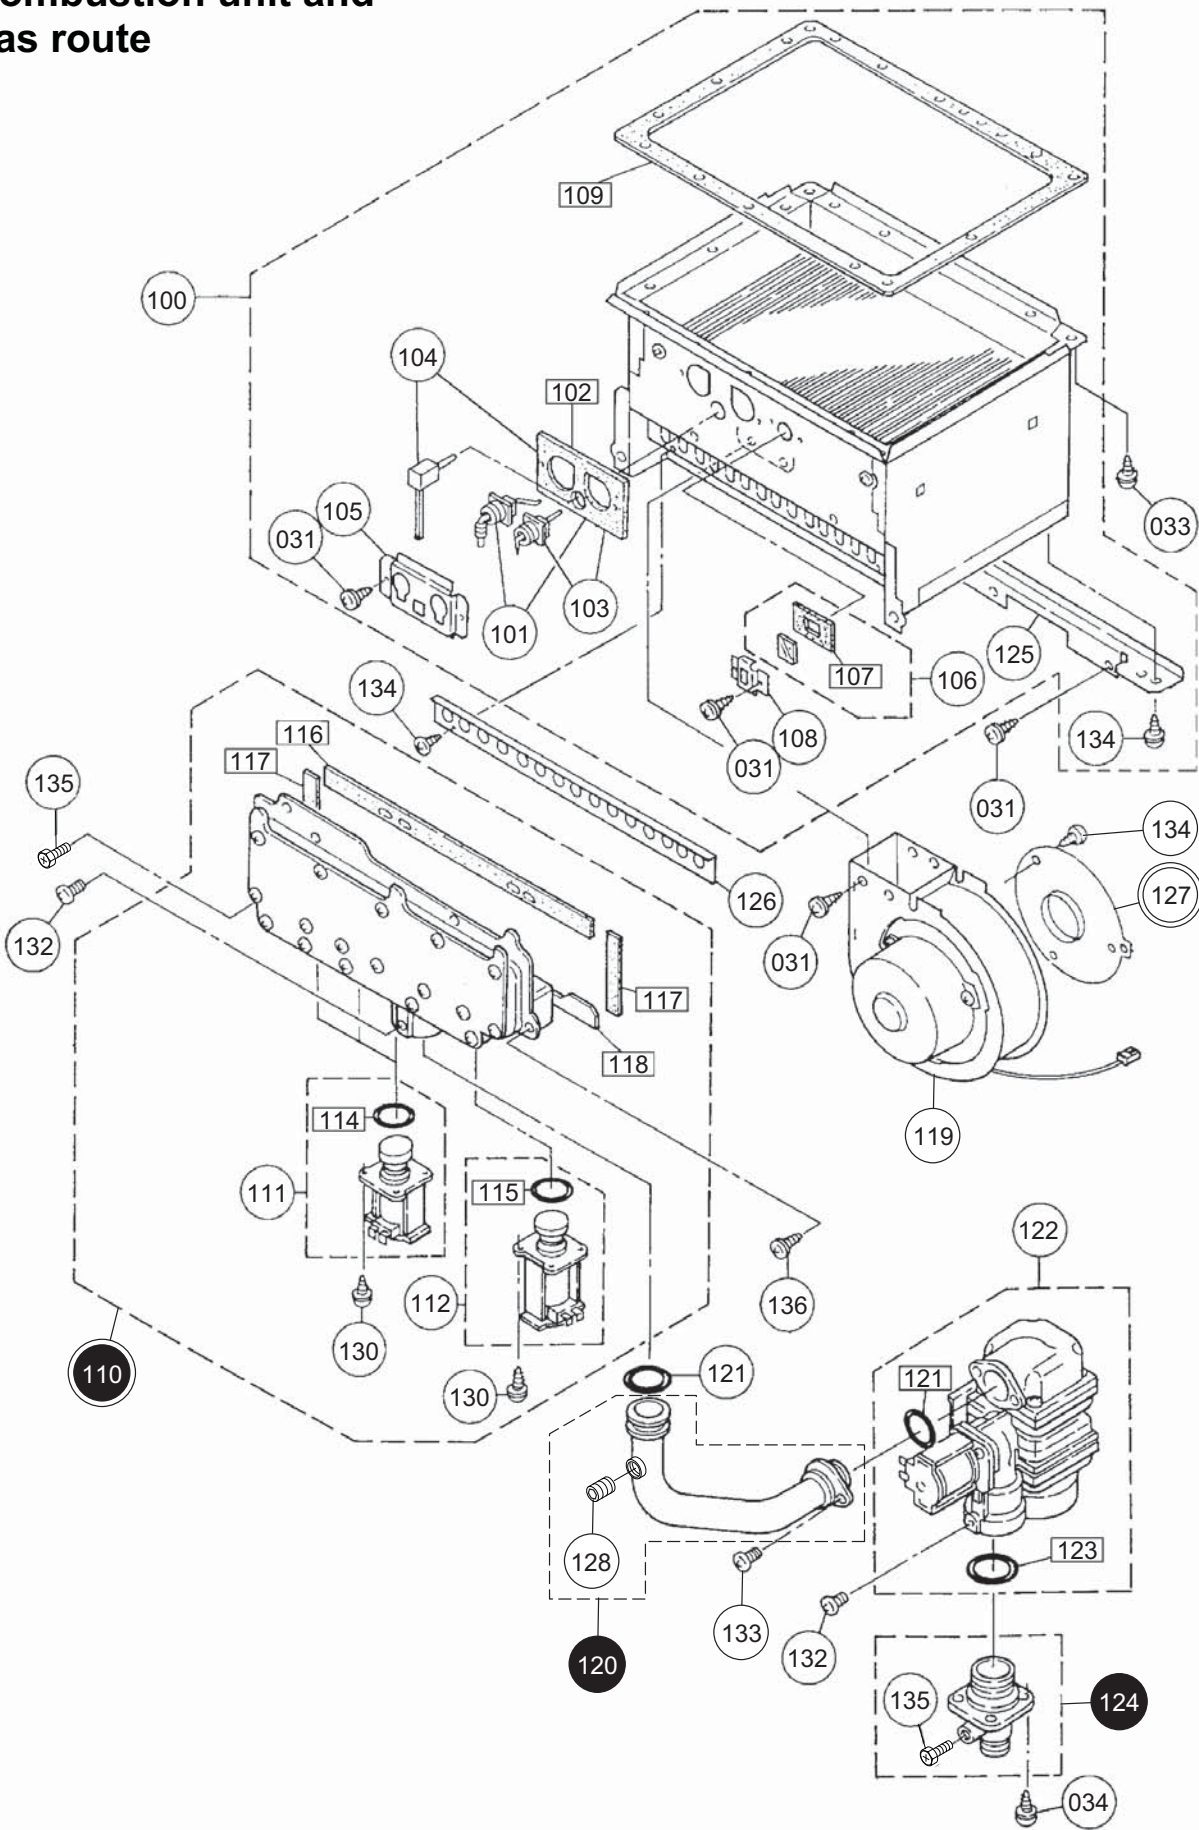

External outfitting

Combustion unit and gas route

Combustion unit and gas route

Part Nos.	Part Names	Order Nos.	Q'ty/unit
100	Combustion tube SET DHN SET-AS	SAR7573	1
101	Flame rod CRU SET-V	SAQ7326	1
102	Plug packing Q CRU	CRUL003	1
103	Ignition plug CRU SET-V	SAQ7325	1
104	Burner sensor CRU-A SET-V	SAQ7642	1
105	Plug fixing plate CRU	CRUC015	1
106	Window glass A. packing CRU SET-V	SAQ7345	1
107	Window glass packing CRU	CRUL005	1
108	Window glass holding plate AAA	AAAC027	1
109	Suction air joint packing DHN	DHNL002	1
110	Manifold SET15 EDM SET-AS	SBE7875	1
	Manifold SET24 EDM SET-AS	SBE7874	1
111	Solenoid S16L CRU SET-AS	SAQ7346	3
112	Solenoid S24L CRU SET-AS	SAQ7406	1
114	O-ring S30 type 1 A	SAD6433	3
115	O-ring S-38	SAD6372	1
116	Manifold seal packing top CRP	CRPL002	1
117	Manifold seal packing side CRP	CRPL004	2
118	Manifold seal packing bottom CRP	CRPL003	1
119	Fan motor Q CXB	CXBF030	1
120	Manifold pipe SET EDM	EDME006	1
121	O-ring P25.5	SAB1512	2
122	Gas mech. S24DQ CRP SET-V	SAQ7708	1
123	O-ring JASO 2028A	8590109	1
124	Gas fitting 20A SET EAU	EAUE001	1
125	Burner case fitting plate DLT	DLTC001	1
126	Main damper 11 CRP	CRPC052	1
127	Bell-mouse ϕ 44 CRU	CRUC045	1
	Bell-mouse ϕ 48 CRU	CRUC046	1
128	Pressure measuring plug EAU	EAUE005	1
130	Cross recessed round-head SPAK machine screw guide M4X12		
132	Cross recessed round-head machine screw M4X8		
133	Cross recessed round-head machine screw M4X8		
134	Cross recessed round-head N-tapping screw 4X8		
135	Cross recessed hexagon head machine screw M4X8		
136	Cross recessed round-head type 3 EVERTIGHT tapping screw 5x16		