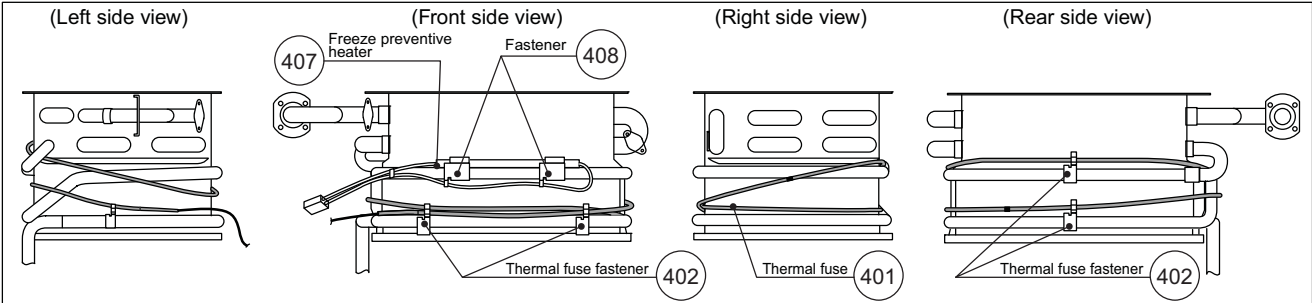

(Thermal fuse rounding procedure)