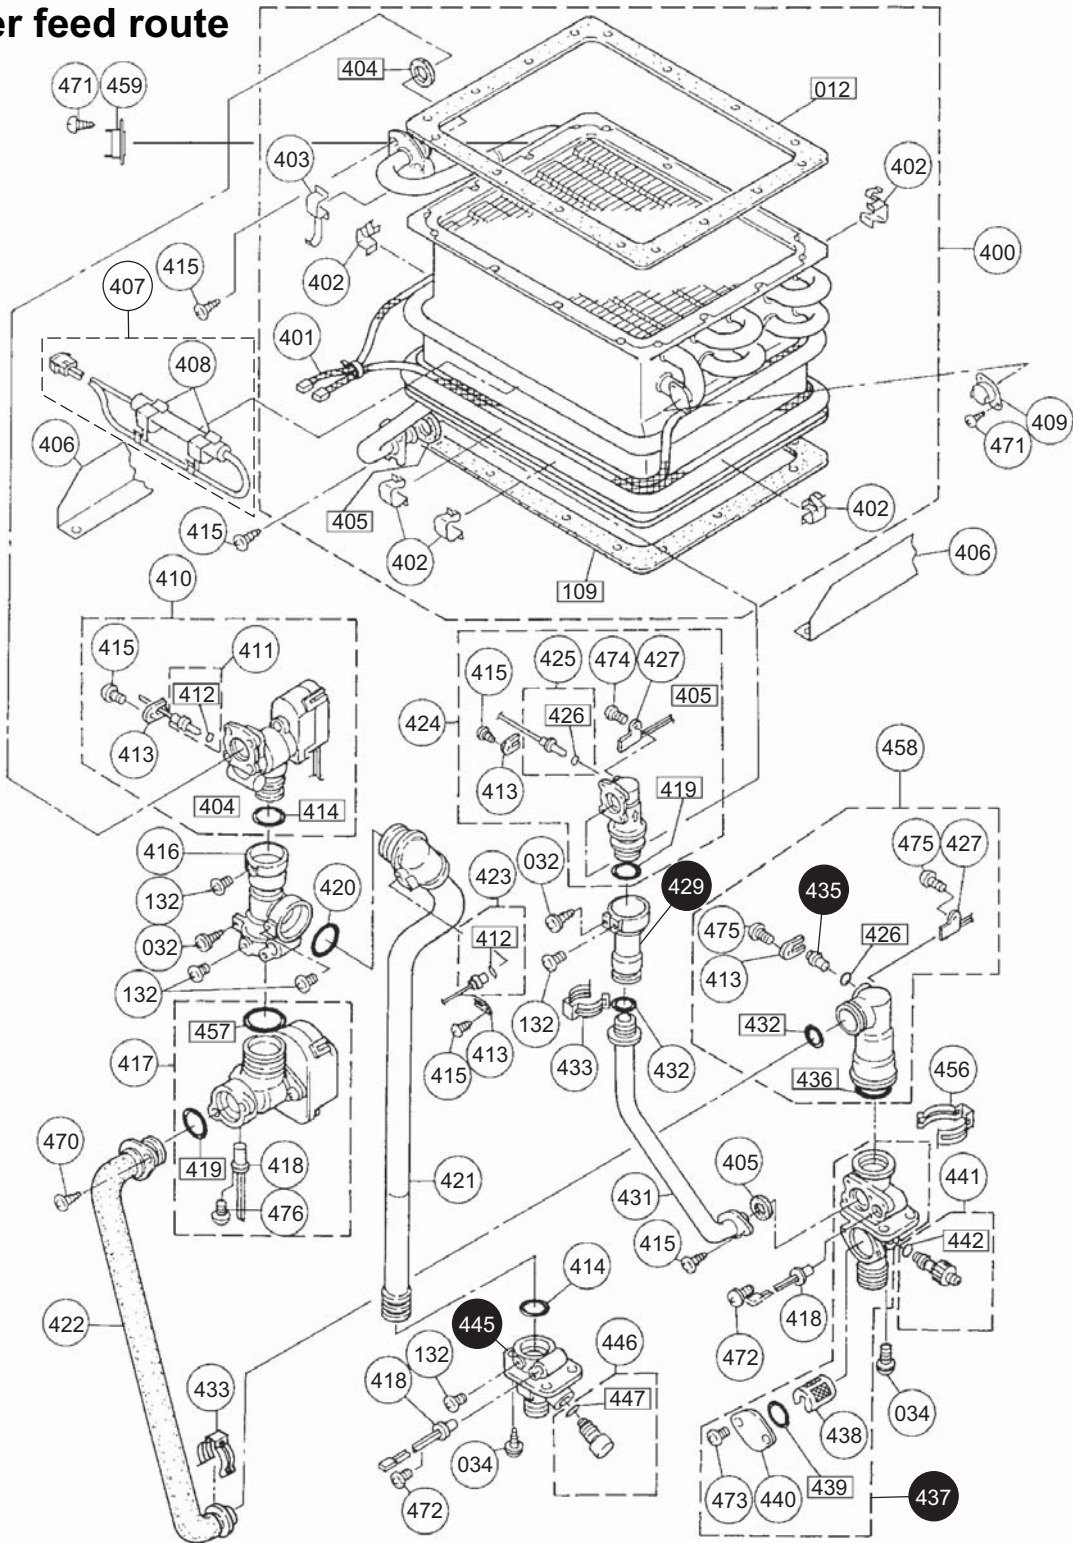

Hot-water feed route

Hot-water feed route

Part Nos.	Part Names	Order Nos.	Q'ty/unit
400	Piping base DHN SET-AS	SAR7663	1
401	Thermal fuse DHN	DHNH001	1
402	Thermal fuse fastener CXD	CXDH003	5
403	Thermal fuse fastener (for 16) BJV	BJVA032	1
404	Water packing BJV	BJVD024	1
405	QLYA water packing	3465004	2
406	Thermal fuse cover DHN	DHNA014	2
407	Freeze preventive heater CRP SET-V	SAQ7745	1
408	Heater fastener CRP	CRPH004	2
409	High limit-120 BXK	BXKH001	1
410	Water level servo SET1 DHN SET-V	SAR7660	1
411	Piping base thermostat-300 BWC SET-V	SAM7205	1
412	O-ring P4C	1323709	2
413	Thermistor holding plate ALS	ALSD088	4
414	O-ring P20C	3059502	2
416	Mixing pipe SET DHN	DHND003	1
417	Water level servo SET2 DHN SET-V	SAR7579	1
418	Freeze preventive heater 3 BGD	BGDH002	3
419	O-ring P22	2114101	2
420	O-ring P22C	7573308	1
421	Hot-water outlet pipe DHN	DHND010	1
422	Bypass pipe DHN	DHND012	1
423	Hot-water outlet thermostat-300 BWC SET-V	SAM7214	1
424	Water level sensor SET3 DHN SET-V	SAR7581	1
425	Water inlet thermostat-300 BWC SET-V	SAM7209	1
426	O-ring P4	2100908	2
427	Magnetic sensor CXD	CXDD003	2
429	Water inlet coupling DHP	DHPD001	1
431	Water inlet pipe DHN	DHND008	1
432	O-ring P12.5	3359701	2
433	Quick fastener 12.7	6340202	2
435	Shut-off cock AXG	AXGD089	1
436	O-ring P16	2144905	1
437	Water inlet fitting 20A SET EDM	EDMD001	1
438	Water filter SUS DMM	DMMD002	1
439	O-ring JASO 2023 type 1 A	SAA6433	1
440	Water inlet fitting cover CRU	CRUD005	1
441	Drain cock CRU SET-V	SAQ7335	1
442	Hot-water resistant O-ring P3	SAD6633	1
445	Hot-water outlet fitting 20A EDM	EDMD003	1
446	QMF safety valve A(S) SET-V	SAF7266	1
447	Hot-water resistant O-ring P9	SAD6635	1
456	Quick fastener 16A	6340300	1
457	O-ring JASO 2026 type 1 A	SAA6051	1
458	Water level sensor SET1 DHN SET-V	SAR7661	1
459	F-point thermostat BHV	BHVH002	1
415	Cross & Straight recessed round-head type 3 S TIGHT tapping screw 4X8		
470	Cross & Straight recessed round-head type 3 S TIGHT tapping screw 4X12		
471	Cross recessed round-head type 2 tapping screw 3X6		
472	Cross & Straight recessed round-head type 3 S TIGHT collar tapping screw 4X8		
473	Cross recessed round-head machine screw M4X8		
474	Cross recessed truss machine screw M4X8		
475	Cross recessed P TIGHT truss screw 4X14		
476	Cross & Straight type 3 S TIGHT truss tapping screw 4X8