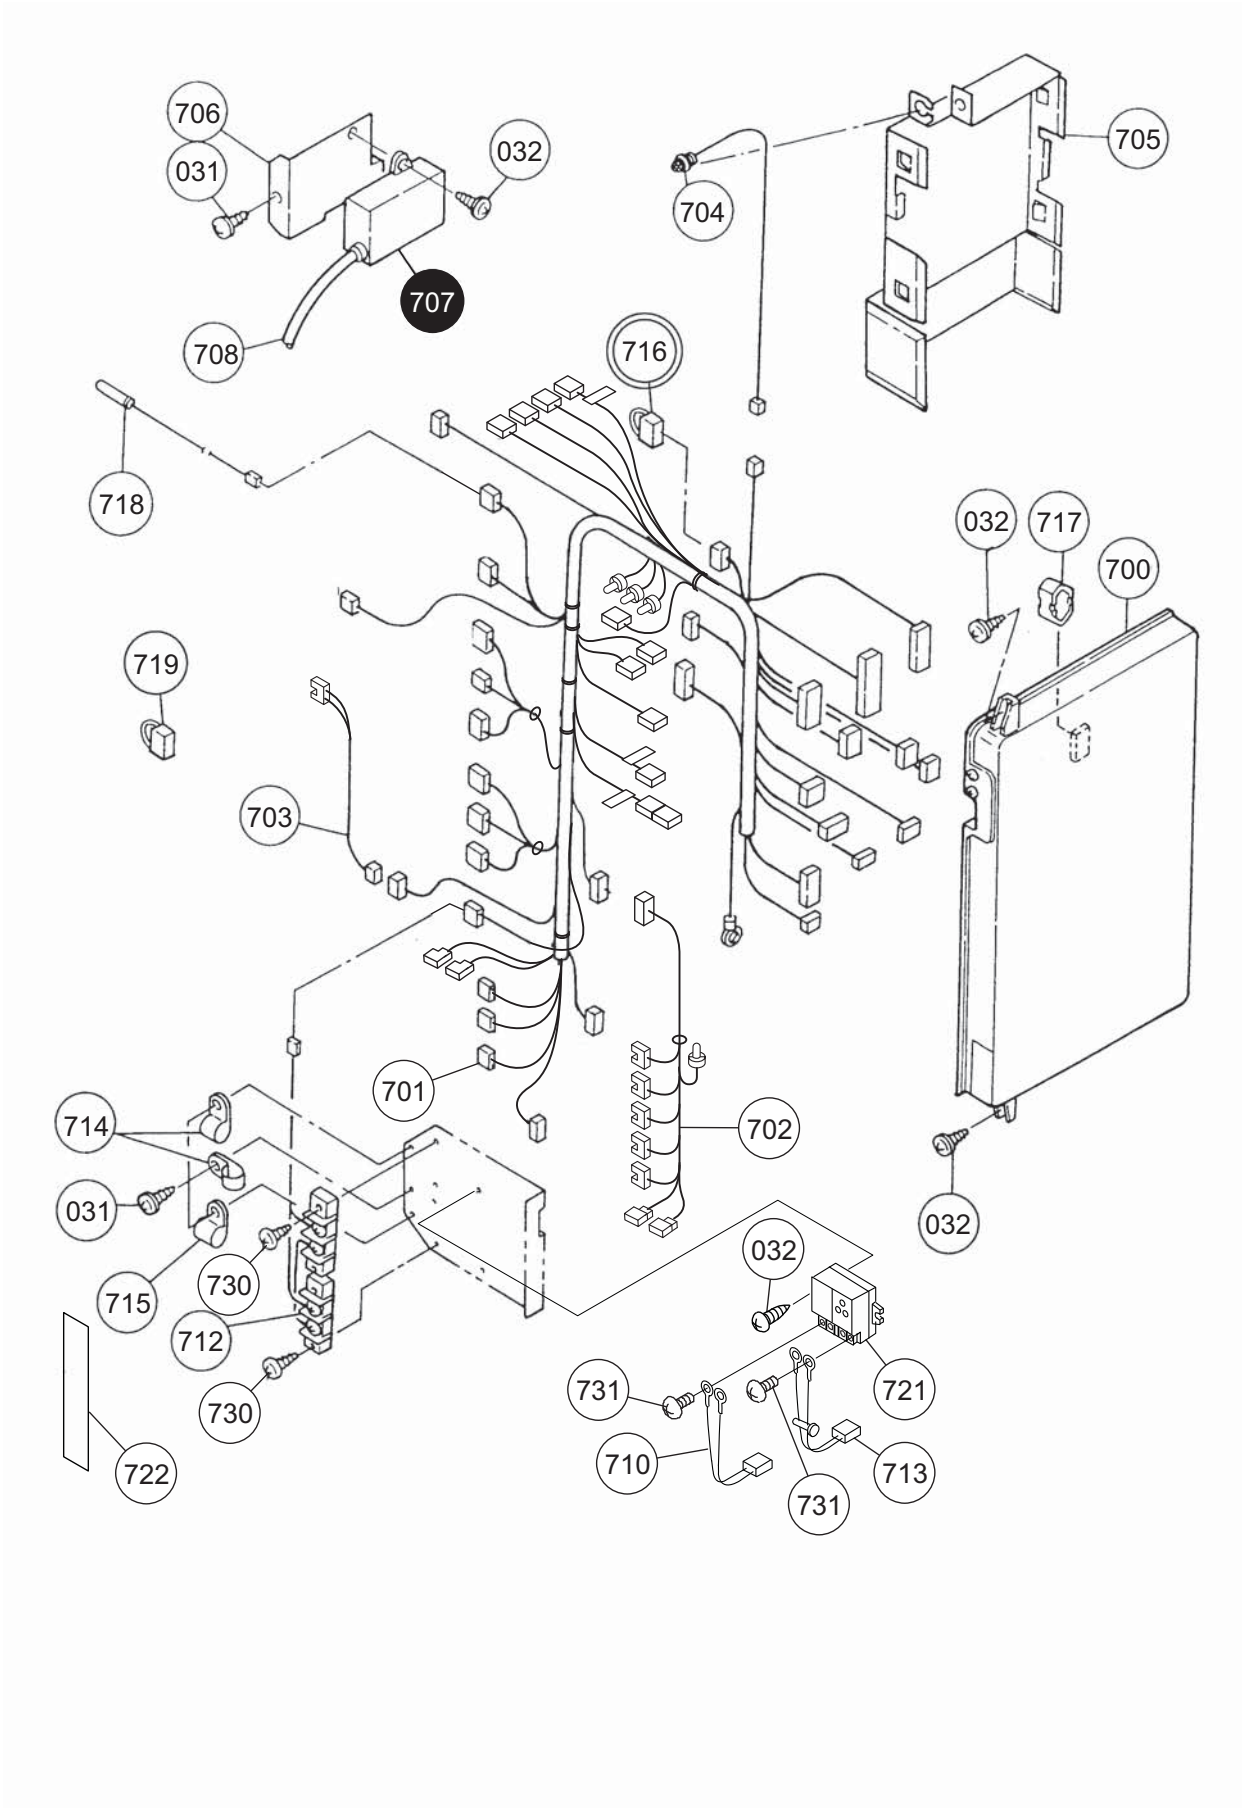

Hot-water feed route

Part Nos.	Part Names	Order Nos.	Q'ty/unit
400	Piping base DHN SET-AS	SAR7663	1
401	Thermal fuse DHN	DHNH001	1
402	Thermal fuse fastener CXD	CXDH003	5
403	Thermal fuse fastener (for 16) BJV	BJVA032	1
404	Water packing BJV	BJVD024	1
405	QLYA water packing	3465004	2
406	Thermal fuse cover DHN	DHNA014	2
407	Freeze preventive heater CRP SET-V	SAQ7745	1
408	Heater fastener CRP	CRPH004	2
409	High limit-120 BXK	BXKH001	1
410	Water level servo SET1 DHN SET-V	SAR7660	1
411	Piping base thermostat-300 BWC SET-V	SAM7205	1
412	O-ring P4C	1323709	2
413	Thermistor holding plate ALS	ALSD088	4
414	O-ring P20C	3059502	2
416	Mixing pipe SET DHN	DHND003	1
417	Water level servo SET2 DHN SET-V	SAR7579	1
418	Freeze preventive heater 3 BGD	BGDH002	3
419	O-ring P22	2114101	2
420	O-ring P22C	7573308	1
421	Hot-water outlet pipe DHN	DHND010	1
422	Bypass pipe DHN	DHND012	1
423	Hot-water outlet thermostat-300 BWC SET-V	SAM7214	1
424	Water level sensor SET3 DHN SET-V	SAR7581	1
425	Water inlet thermostat-300 BWC SET-V	SAM7209	1
426	O-ring P4	2100908	2
427	Magnetic sensor CXD	CXDD003	2
429	Water inlet coupling DHP	DHPD001	1
431	Water inlet pipe DHN	DHND008	1
432	O-ring P12.5	3359701	2
433	Quick fastener 12.7	6340202	2
435	Shut-off cock AXG	AXGD089	1
436	O-ring P16	2144905	1
437	Water inlet fitting 20A SET EDM	EDMD001	1
438	Water filter SUS DMM	DMMD002	1
439	O-ring JASO 2023 type 1 A	SAA6433	1
440	Water inlet fitting cover CRU	CRUD005	1
441	Drain cock CRU SET-V	SAQ7335	1
442	Hot-water resistant O-ring P3	SAD6633	1
445	Hot-water outlet fitting 20A EDM	EDMD003	1
446	QMF safety valve A(S) SET-V	SAF7266	1
447	Hot-water resistant O-ring P9	SAD6635	1
456	Quick fastener 16A	6340300	1
457	O-ring JASO 2026 type 1 A	SAA6051	1
458	Water level sensor SET1 DHN SET-V	SAR7661	1
459	F-point thermostat BHV	BHVH002	1
415	Cross & Straight recessed round-head type 3 S TIGHT tapping screw 4X8		
470	Cross & Straight recessed round-head type 3 S TIGHT tapping screw 4X12		
471	Cross recessed round-head type 2 tapping screw 3X6		
472	Cross & Straight recessed round-head type 3 S TIGHT collar tapping screw 4X8		
473	Cross recessed round-head machine screw M4X8		
474	Cross recessed truss machine screw M4X8		
475	Cross recessed P TIGHT truss screw 4X14		
476	Cross & Straight type 3 S TIGHT truss tapping screw 4X8		

Electronic control unit