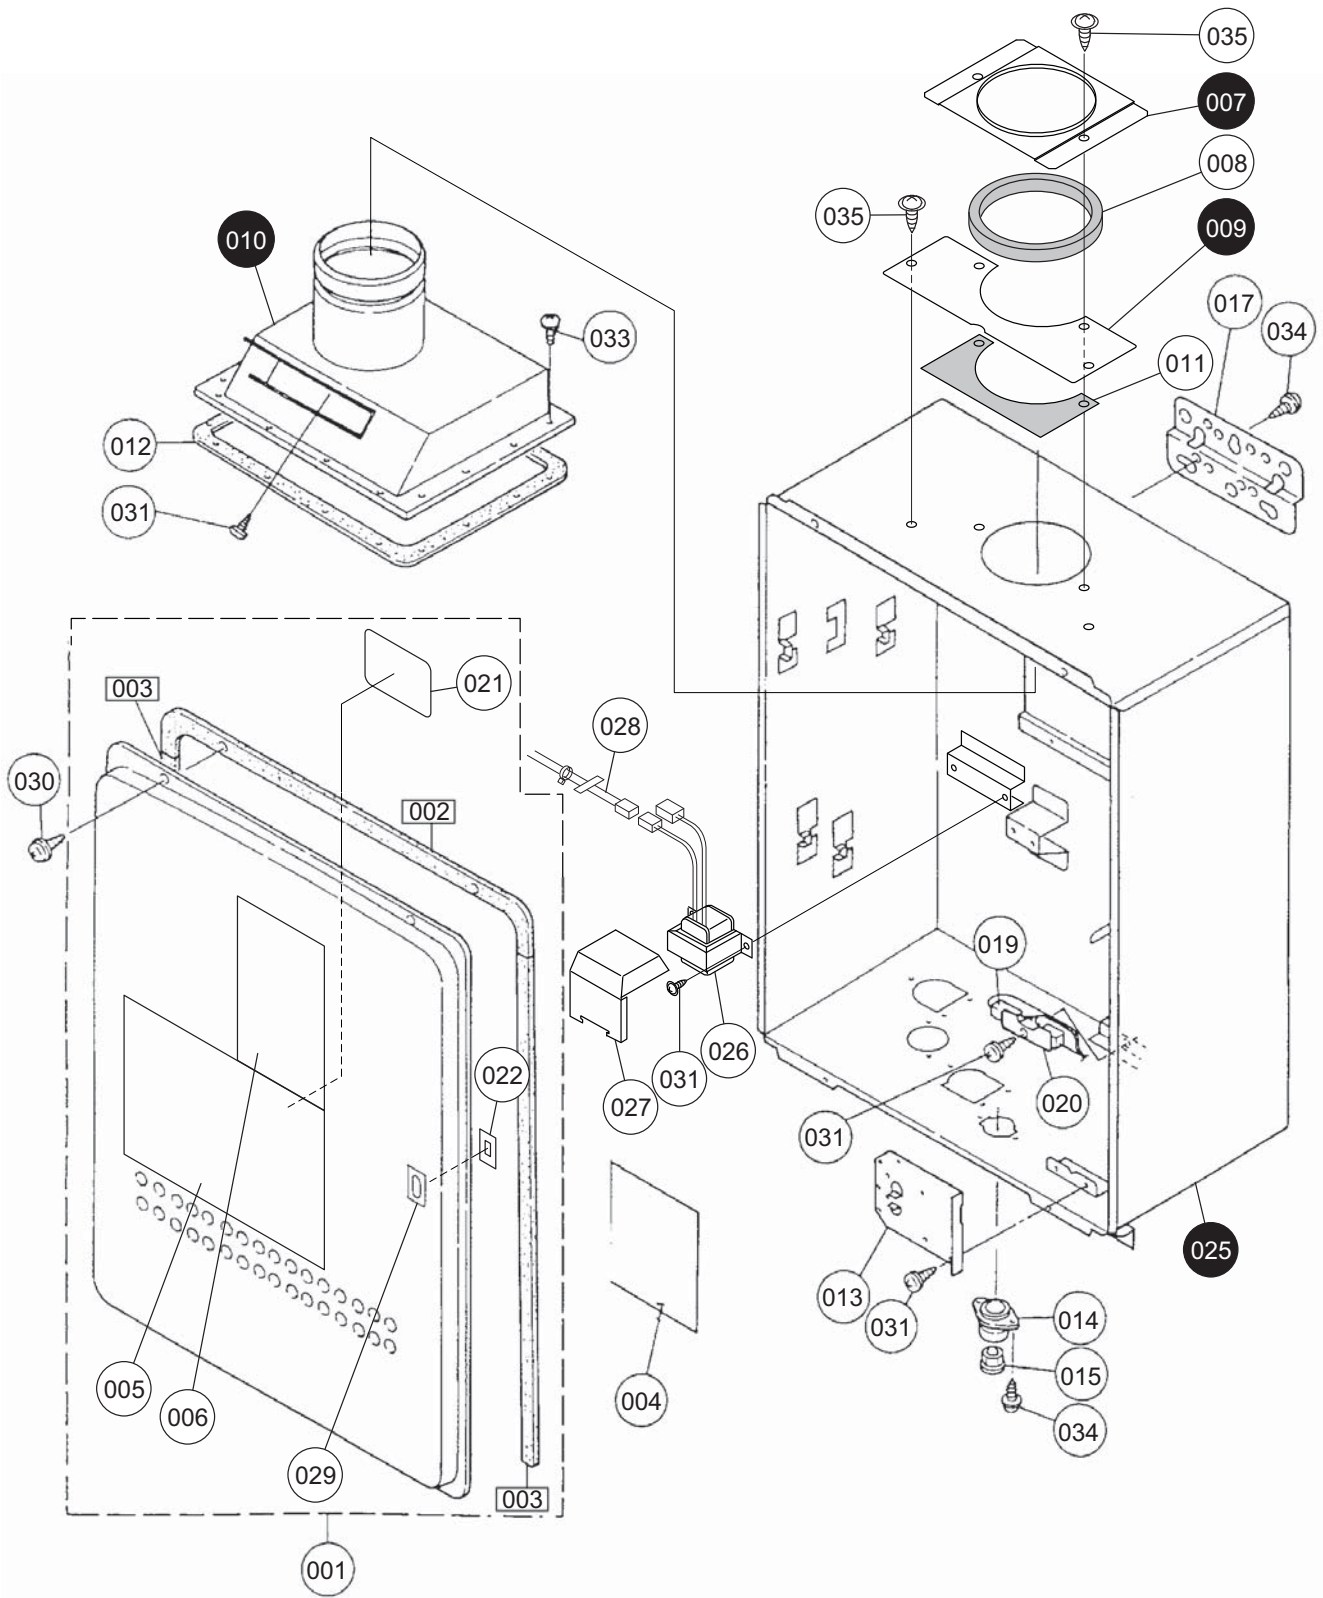

External outfitting

Combustion unit and gas route

Combustion unit and gas route

Part Nos.	Part Names	Order Nos.	Q'ty/unit
100	Combustion tube SET DHN SET-AS	SAR7573	1
101	Flame rod CRU SET-V	SAQ7326	1
102	Plug packing Q CRU	CRUL003	1
103	Ignition plug CRU SET-V	SAQ7325	1
104	Burner sensor CRU-A SET-V	SAQ7642	1
105	Plug fixing plate CRU	CRUC015	1
106	Window glass A. packing CRU SET-V	SAQ7345	1
107	Window glass packing CRU	CRUL005	1
108	Window glass holding plate AAA	AAAC027	1
109	Suction air joint packing DHN	DHNL002	1
110	Manifold SET15 EDM SET-AS	SBE7875	1
	Manifold SET24 EDM SET-AS	SBE7874	1
111	Solenoid S16L CRU SET-AS	SAQ7346	3
112	Solenoid S24L CRU SET-AS	SAQ7406	1
114	O-ring S30 type 1 A	SAD6433	3
115	O-ring S-38	SAD6372	1
116	Manifold seal packing top CRP	CRPL002	1
117	Manifold seal packing side CRP	CRPL004	2
118	Manifold seal packing bottom CRP	CRPL003	1
119	Fan motor Q CXB	CXBF030	1
120	Manifold pipe SET EDM	EDME006	1
121	O-ring P25.5	SAB1512	2
122	Gas mech. S24DQ CRP SET-V	SAQ7708	1
123	O-ring JASO 2028A	8590109	1
124	Gas fitting 20A SET EAU	EAUE001	1
125	Burner case fitting plate DLT	DLTC001	1
126	Main damper 11 CRP	CRPC052	1
127	Bell-mouse ϕ 44 CRU	CRUC045	1
	Bell-mouse ϕ 48 CRU	CRUC046	1
128	Pressure measuring plug EAU	EAUE005	1
130	Cross recessed round-head SPAK machine screw guide M4X12		
132	Cross recessed round-head machine screw M4X8		
133	Cross recessed round-head machine screw M4X8		
134	Cross recessed round-head N-tapping screw 4X8		
135	Cross recessed hexagon head machine screw M4X8		
136	Cross recessed round-head type 3 EVERTIGHT tapping screw 5x16		