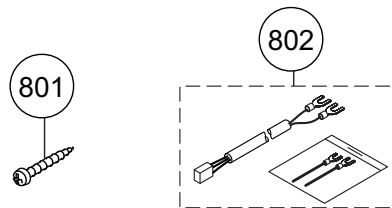

Electronic control unit

Remote controller and attached set

Remote controller
Kitchen remote controller
(RC-7646M USA)

Attached set

<Special part>

Special part	Special part no.
Instruction manual	888