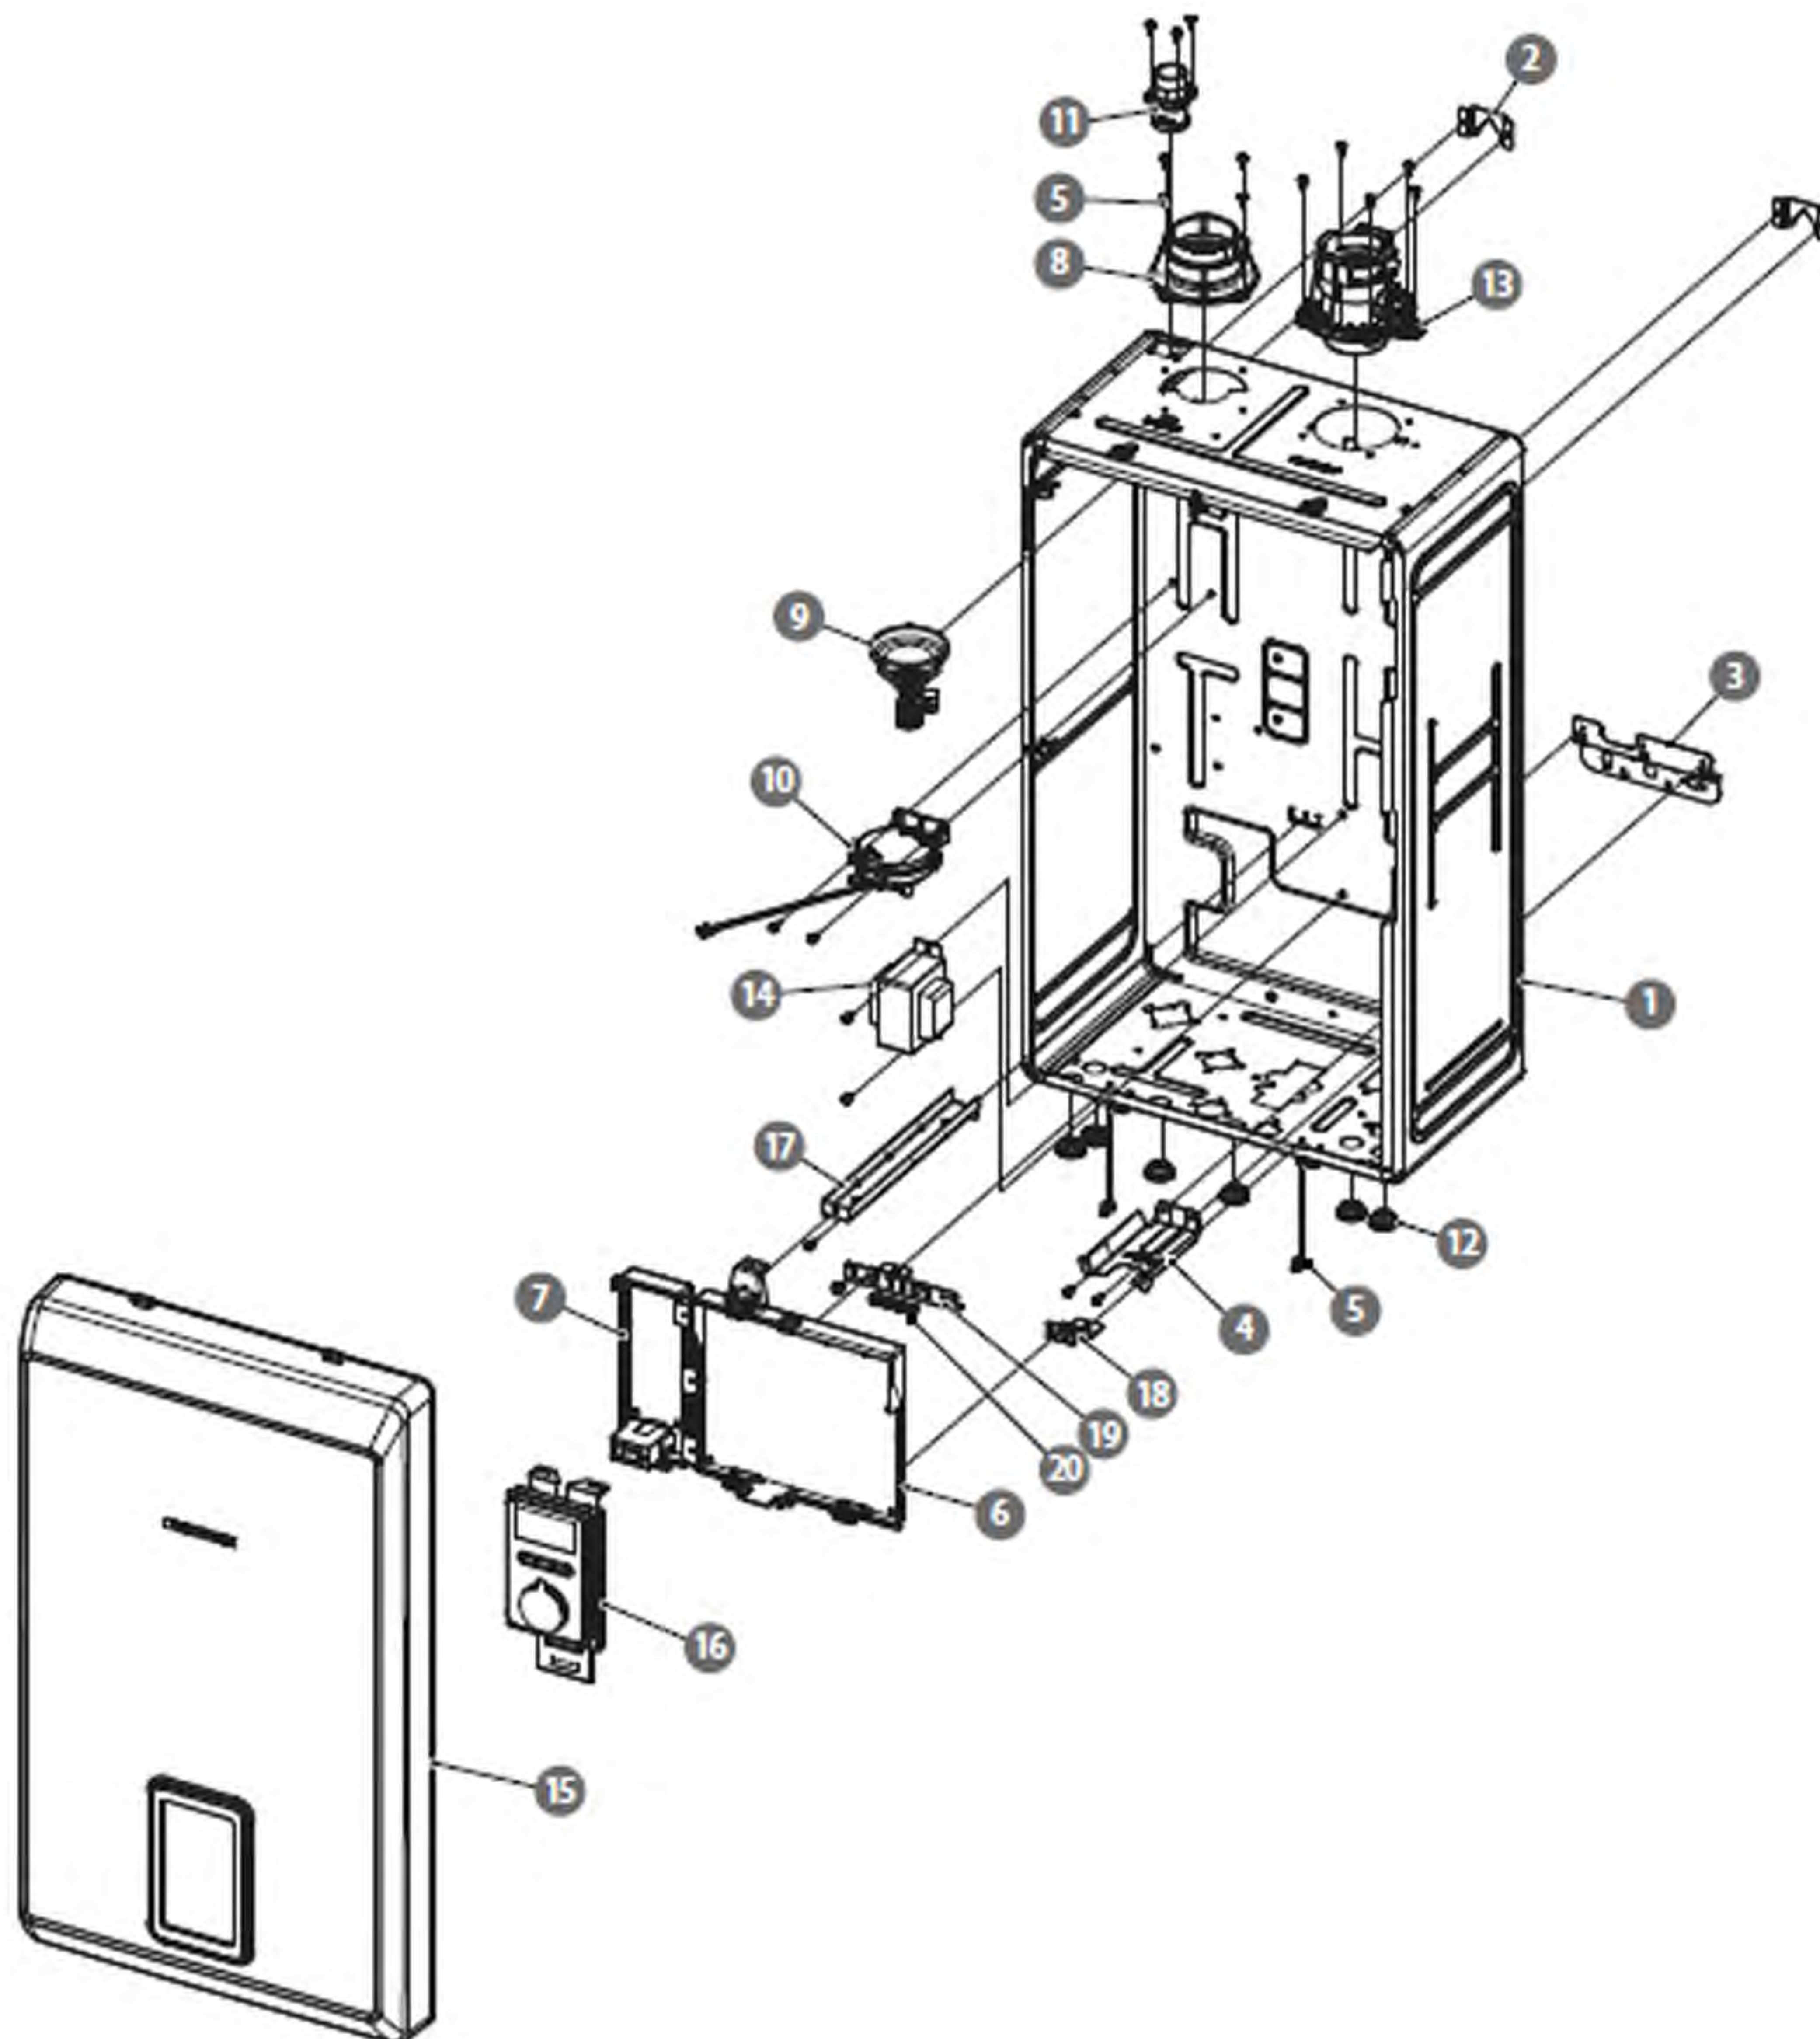

12.6 Component Assembly Diagrams and Parts Lists

12.6.1 Case Assembly

#	Description	Part #	Remark
1	Base	20049684A	
2	Base Bracket	20007609A	
3	Base Lower Bracket	20007643B	
4	Pump Bracket Ass'y	30024919A	
5	Screw (M4X10L)	20049000A	
6	Main PCB	30025359A	
7	Terminal PCB	30019951A	
8	Intake Air Duct Assembly	30008662B	
9	Intake Air Filter	30016248B	
10	APS	30021100A	
11	Air Vent Adapter	20051293A	
12	Rubber Ring	20041970A	
13	Exhaust Duct Assembly	30024848A	
14	24 V Power Transformer	30025710A	
15	Cover	30024882A	
16	Front Panel	30025421A	
17	PCB Bracket	20046375A	
18	PCB Lower Bracket R	20049687A	
19	PCB Lower Bracket L	20051233A	
20	Screw (M4X8L)	20044834A	

#	Description	Part #	Remark
1	Damper	30008825A	
2	O-Ring (G50)	20003019A	
3	Pan Bracket	20022095A	
4	Siphon	30024911A	
5	Mixer Chamber	20022750B	NCB-190/080H
		20022751C	NCB-250/150H
6	Ignition Transformer	30026063A	
7	Burner Packing	20021677A	NCB-190/080H
		20021672A	NCB-250/150H
8	Heat Exchanger Ass'y	30025588A	NCB-190/080H
		30025587A	NCB-250/150H
9	Thermistor (Exhaust)	30009478A	
10	Thermistor (Water)	30008366A	
11	High Limit Switch	30023954A	
12	Fastener (Heat)	20033662A	
13	Heat Exchanger Outlet Pipe	30024902A	NCB-190/080H
		30024903A	NCB-250/150H
14	LWCO (Pressure Sensor)	30014699A	
15	Siphon Hose	20049704A	
16	Return Pipe	30024904A	NCB-190/080H
		30024905A	NCB-250/150H
17	Fastener (Return)	20007733B	
18	Siphon Fastener	20007833A	
19	LWCO Packing	20006873A	
20	Ignitor	30025442A	
21	Ignitor Packing	20049482A	
22	Exhaust Duct Ass'y	30024877A	
23	Condensated-Water Receiver	30024879A	
24	Temperature Fuse	30025036A	