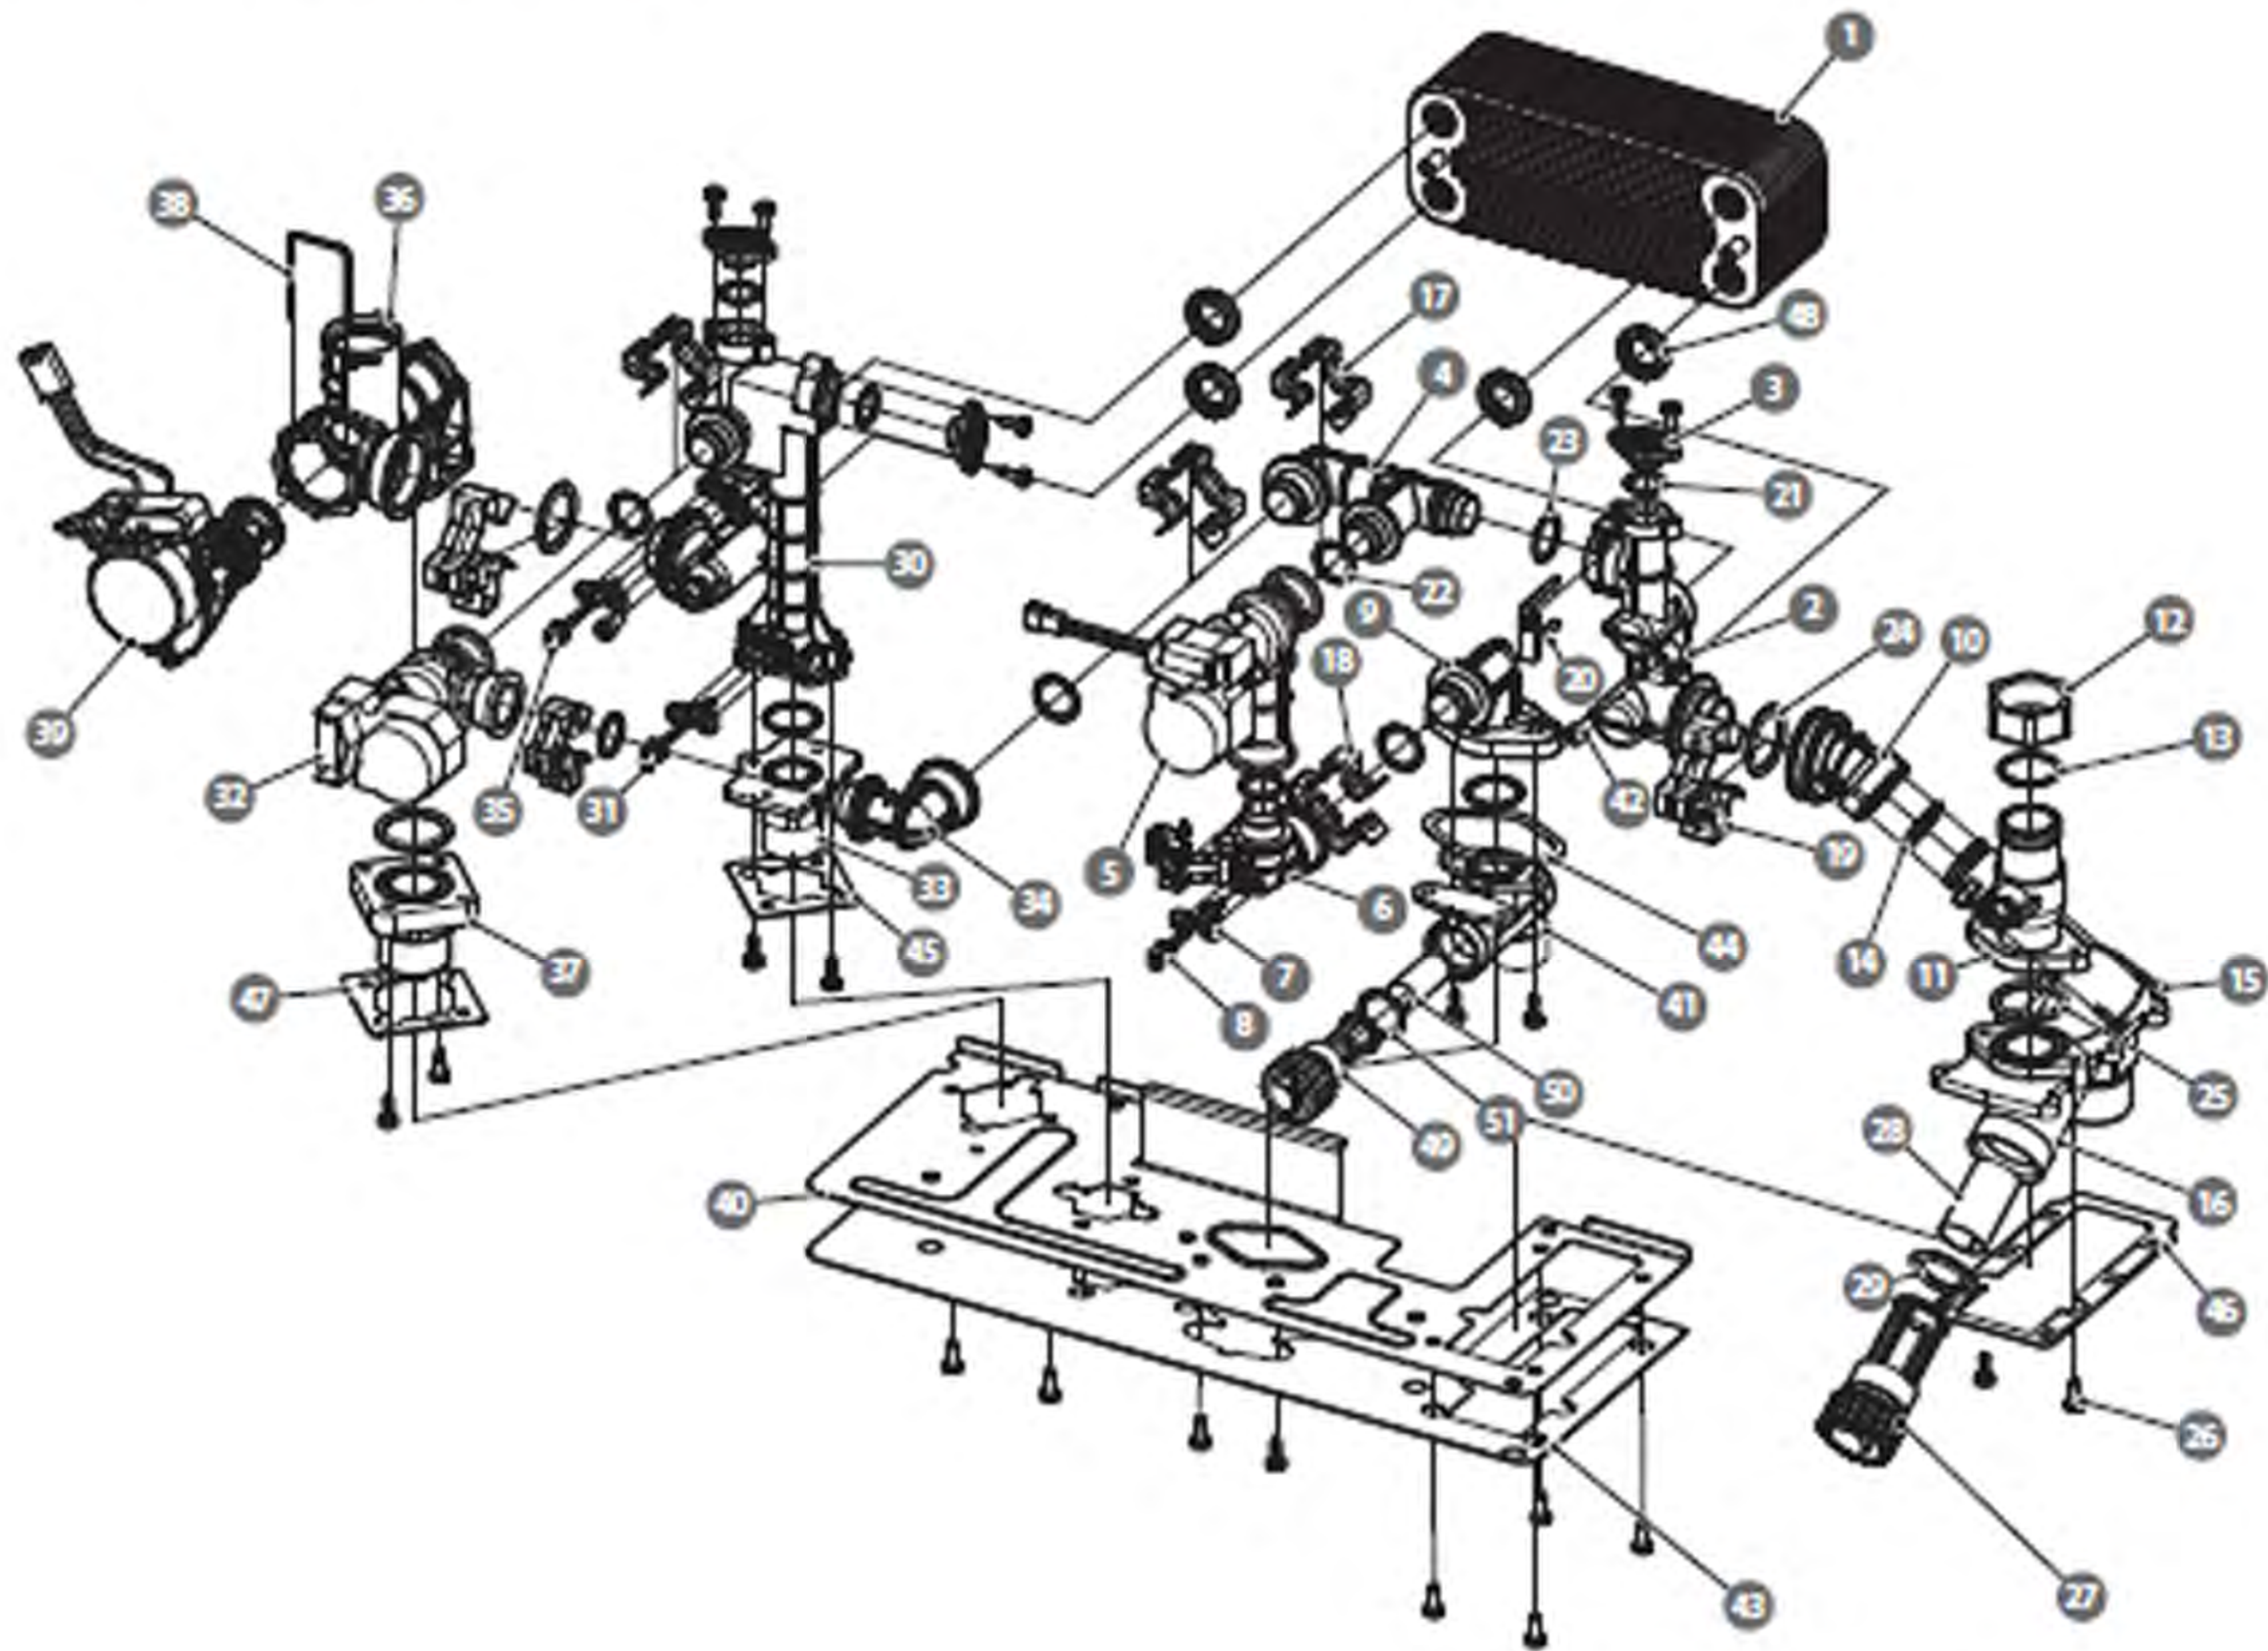

12.6.3 Waterway Assembly

#	Description	Part #	Remark
1	Plate Heat Exchanger	30024107A	18EA
		30021098B	24EA
2	Mixing Valve Adapter	20044471A	
3	Cap	20017744A	
4	Mixing Connector	20044469A	
5	Flow Adjust Valve	30008247A	
6	DHW Inlet Connection Adapter	20044470A	
7	Taptite Screw (Φ4×6)	20017962A	
8	DHW Temperature Sensor (Blue)	30022207B	
9	DHW Inlet Connection Adapter	20044477A	
10	Pump Inlet Adaptor(MD)	20049379A	
11	Pump Inlet Adaptor(HD)	20049380A	
12	Pump Inout Adaptor Nut	20044480A	
13	SUS PIN	20044681A	
14	O-Ring(P22, WRAS)	20048007A	
15	Taptite Screw (Φ4×12)	20041461A	
16	Heating Return Adapter	20044488A	
17	Fastener (25)	20007859A