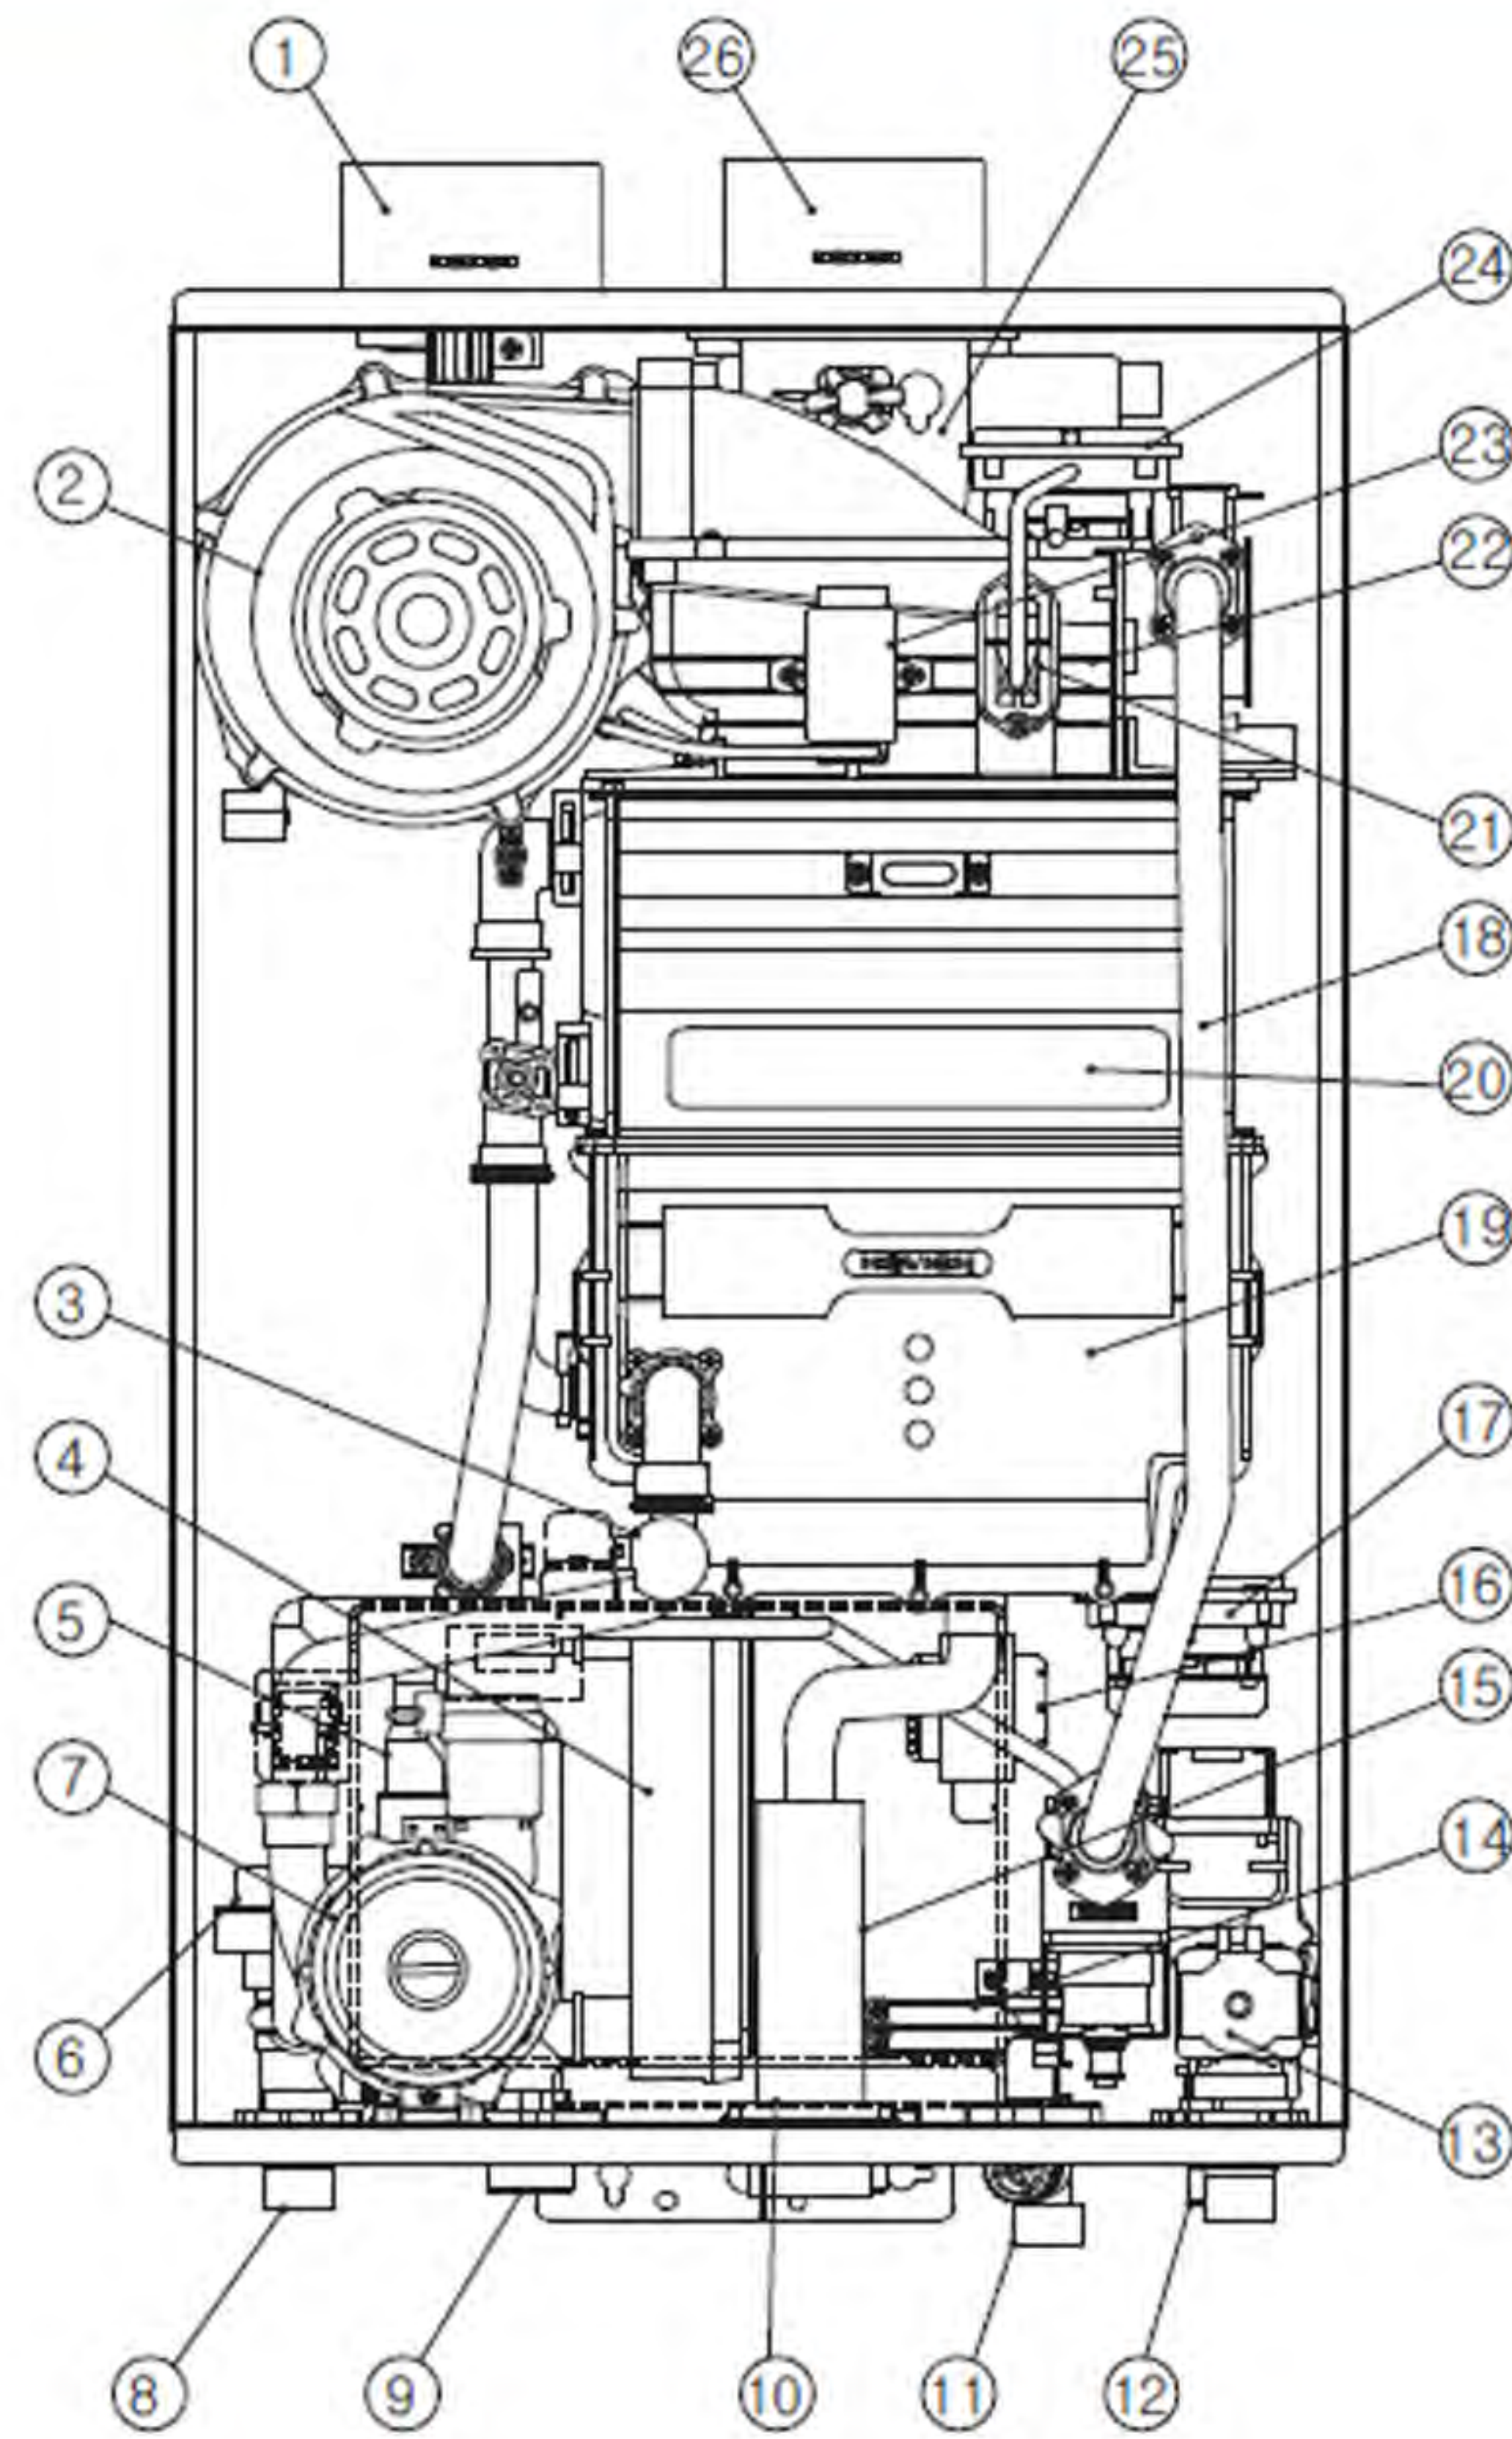

Key Components: CH

NAVIEN Combination Water Heater / Heating Boiler

No	Description	Navien Part No.	No	Description	Navien Part No.
1	Intake Air Duct	BH2505400B	14	DHW Flow Sensor	AASS9EXFS002A
2	Fan Motor	NAFA9GSFB002	15	Syphon	BH2501442C
3	WPS	BH2507535A	16	Transformer	BH1205011C
4	DHW Heat Exchanger	PAS40KHE_003	17	Gas Pressure Sensor	NASS9EXGPS01
5	S/H Strainer	BH1301020C	18	Gas Pipe	BH2546021A
6	Motorized 3-Way Valve	AAVC9EX00009A	19	Secondary Heat Exchanger	-
7	Circulation Pump	NAPU9GLPCT10	20	Primary Heat Exchanger	-
8	S/H Supply Adaptor	BH2507551A	21	APS Venturi	BH2501413A
9	S/H Return Adaptor	BH2507551A	22	Burner	PABNCW48KDN_002
10	PCB Board	NACR1GS32301	23	Ignition Transformer	BH1201045A
11	DHW Cold Water Inlet Adapter	BH2507560C	24	Air Pressure Sensor	NASS9EX00009
12	Auto Feeder Valve	BH0904011A	25	Exhaust Duct	BH2544007D
13	Main Gas Valve	BH0901018A	26	Exhaust Pipe	BH2505401B