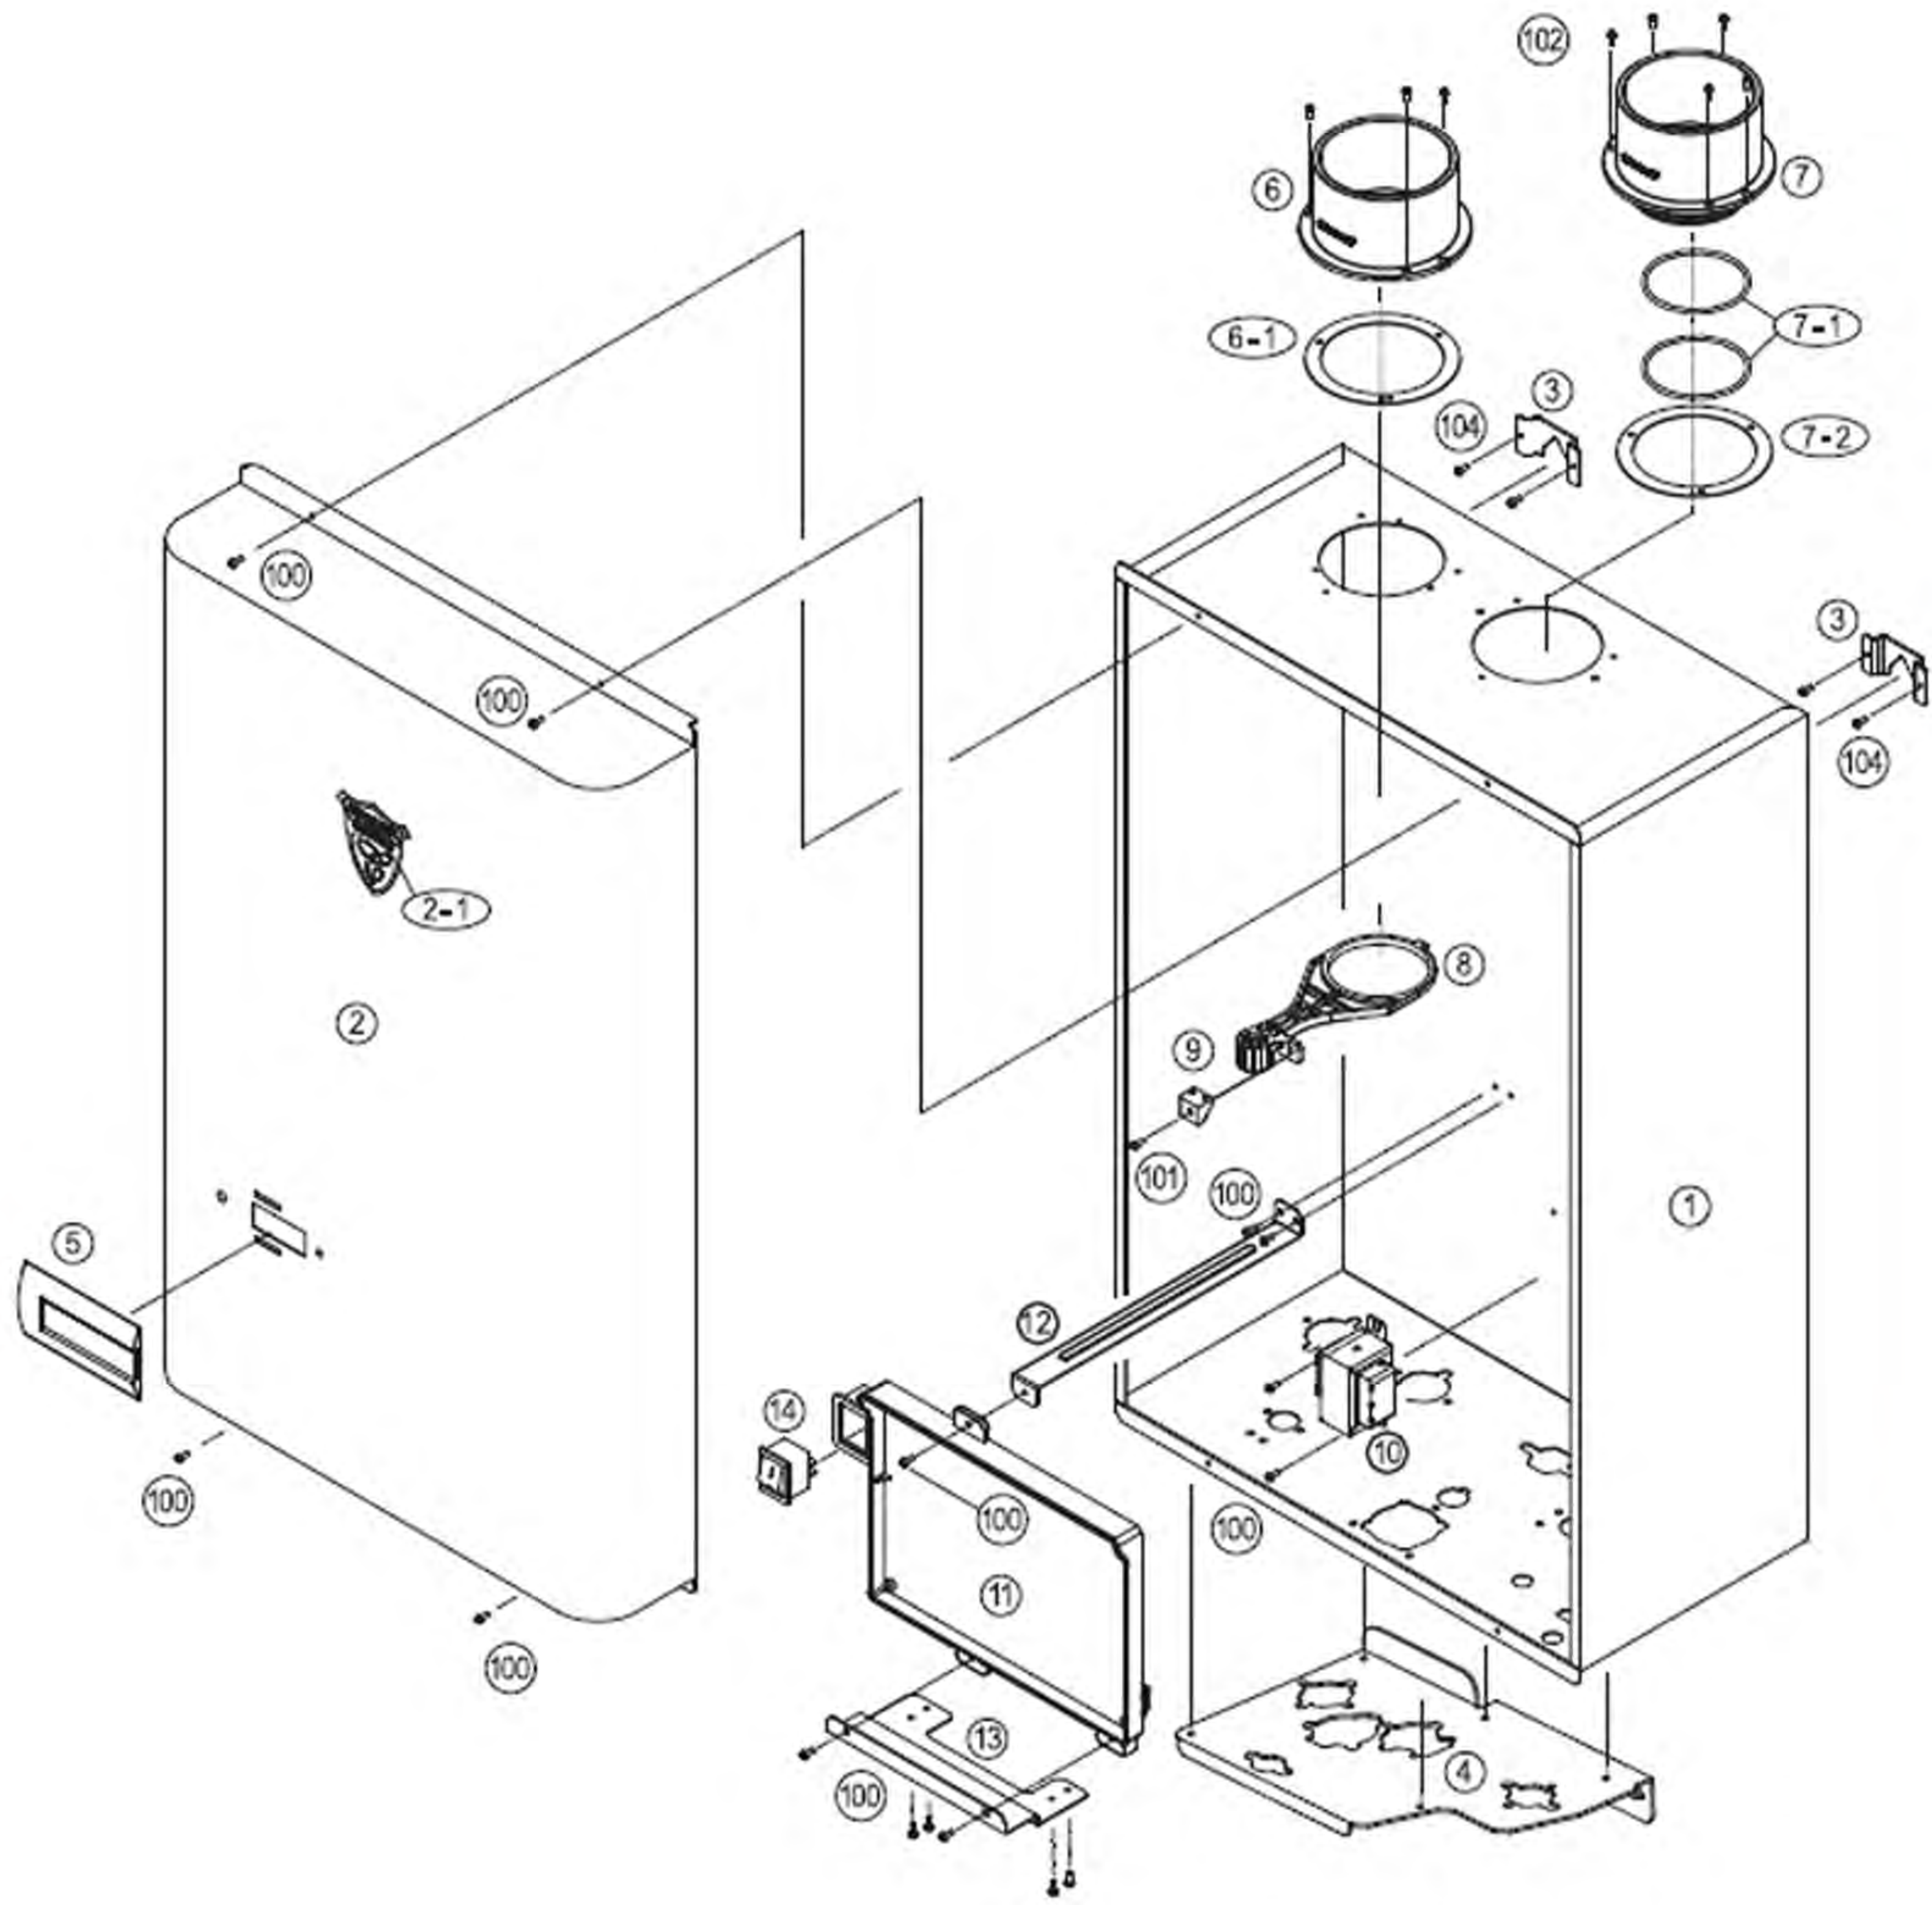

Key Components: CH

NAVIEN Combination Water Heater / Heating Boiler

No	Description	Navien Part No.	No	Description	Navien Part No.
1	Intake Air Duct	BH2505400B	14	DHW Flow Sensor	AASS9EXFS002A
2	Fan Motor	NAFA9GSFB002	15	Syphon	BH2501442C
3	WPS	BH2507535A	16	Transformer	BH1205011C
4	DHW Heat Exchanger	PAS40KHE_003	17	Gas Pressure Sensor	NASS9EXGPS01
5	S/H Strainer	BH1301020C	18	Gas Pipe	BH2546021A
6	Motorized 3-Way Valve	AAVC9EX00009A	19	Secondary Heat Exchanger	-
7	Circulation Pump	NAPU9GLPCT10	20	Primary Heat Exchanger	-
8	S/H Supply Adaptor	BH2507551A	21	APS Venturi	BH2501413A
9	S/H Return Adaptor	BH2507551A	22	Burner	PABNCW48KDN_002
10	PCB Board	NACR1GS32301	23	Ignition Transformer	BH1201045A
11	DHW Cold Water Inlet Adapter	BH2507560C	24	Air Pressure Sensor	NASS9EX00009
12	Auto Feeder Valve	BH0904011A	25	Exhaust Duct	BH2544007D
13	Main Gas Valve	BH0901018A	26	Exhaust Pipe	BH2505401B

Components Diagram & Parts List:

1.1 Case Disassemble

1-2. Case Part List

NO	Description	Navien Part No.	Remark
1	Case	BBK05011089	
2	Cover	BBR15012136	
2-1	Emblem	BH2603008A	
3	Case Upper Bracket	BH2505277A	
4	Case Lower Bracket	BBK05197001	
5	Deco	BH2602012A	Pressure Indicator
6	Intake Air Duct Ass'y	BH2505400B	
6-1	Intake Air Duck Packing	-	No.6 Ass'y
7	Exhaust Pipe Ass'y	BH2505401B	
7-1	Exhaust Pipe O-Ring	-	No.7 Ass'y
7-2	Exhaust Pipe Packing	-	No.7 Ass'y
8	Intake Air Filter	BH2505416A	
9	Intake Air Filter Support	BH2505417A	
10	Transformer	BH1205011A	
11	PCB Board	NACR1GS32301	
12	PCB Board Bracket(Upper)	BH2505413A	
13	PCB Board Bracket(Lower)	BH2505414A	
14	Power Switch	BH1426002A	
100	Screw D4 x 8L	BH1705007A	
101	Bolt M4 x 16L	BH1603009A	
102	Screw D4 x 12L	BH1612005A	
104	Bolt D4 x 10L (STS)	BH1611006A	