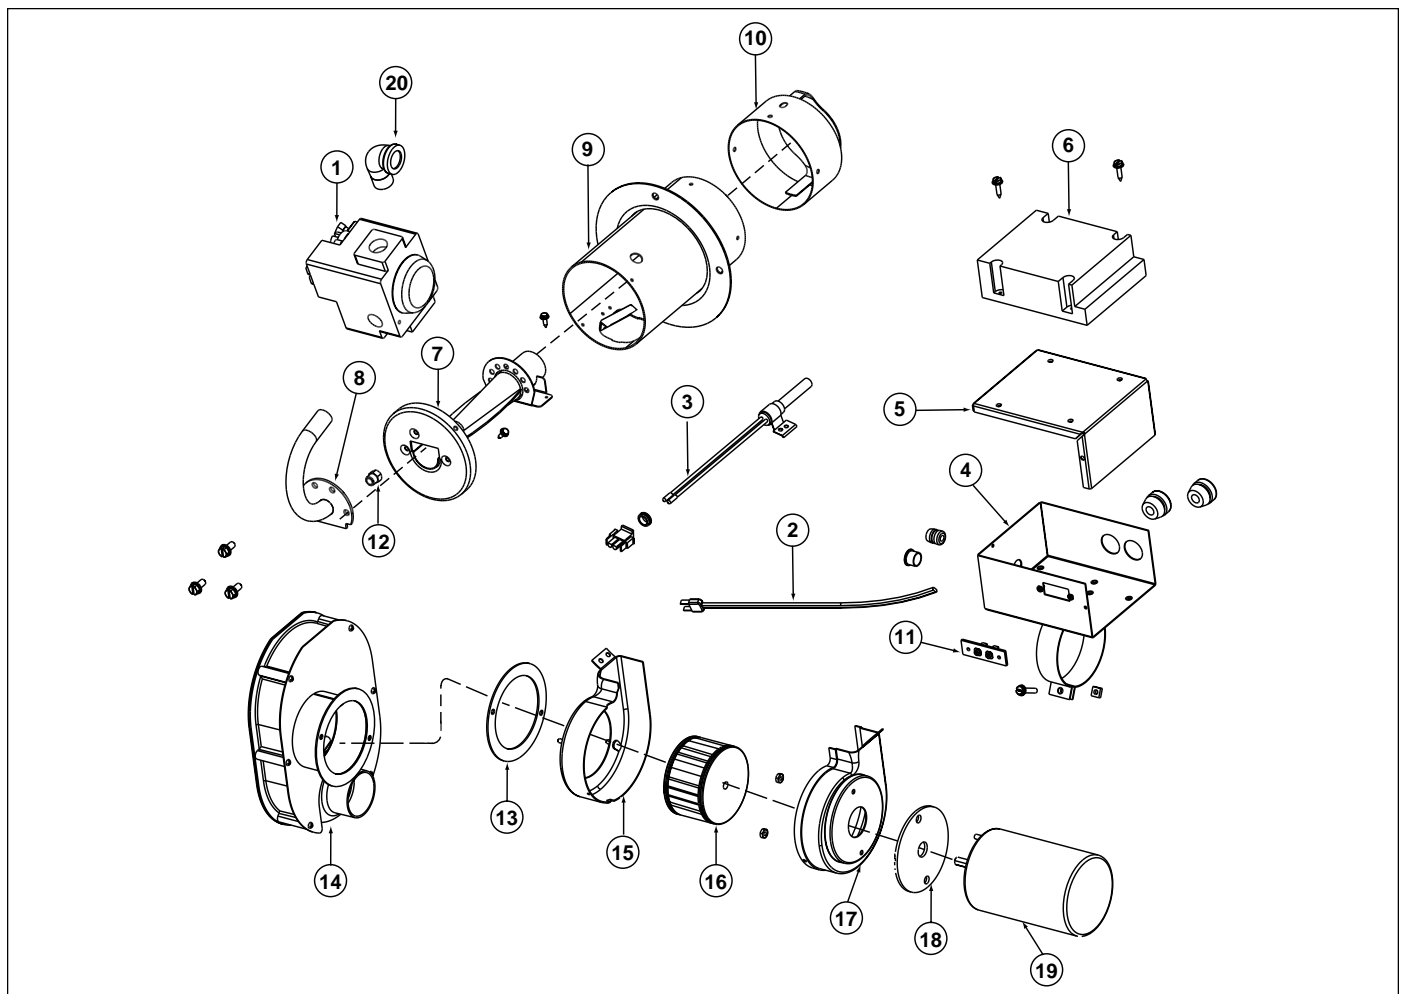

Gas Burner M1B(*) 066 and 086

Parts List-Direct Ignition Gas Burners							
Item No	Part Number	Description	Part Qty	Item No	Part Number	Description	Part Qty
1	624490	Gas Valve (Robertshaw)	1	12	661018	Burner Orifice (NAT. 86) #18	1
	624610	Gas Valve (Honeywell)	1		661037	Burner Orifice (LPG. 86) #37	1
2	634568	Power Supply Cord	1		661026	Burner Orifice (NAT. 66) #26	1
3	902661	Ignitor	1		661043	Burner Orifice (LPG. 66) #43	1
4	157490	Electric Box Assembly	1	13	689032	Adapter Burner Gasket	1
5	352930	Electrical Box Cover	1	14	388382	Inlet Air Box Assy-Gas Gun	1
6	626421	HSI Control	1	15	265130	Blower Assembly-Left	1
7	375090	Venturi	1	16	667185	Blower Wheel	1
8	157450	Manifold Assembly	1	17	352880	Blower Assembly-Right	1
9	265361	Tube Assembly	1	18	689589	Motor Mounting Gasket	1
10	248750	Air Cone Assembly	1	19	621077	Motor	1
11	632083	Terminal Board	1	20	662095	Street Elbow	1

Figure 3. Gas Burner Diagram